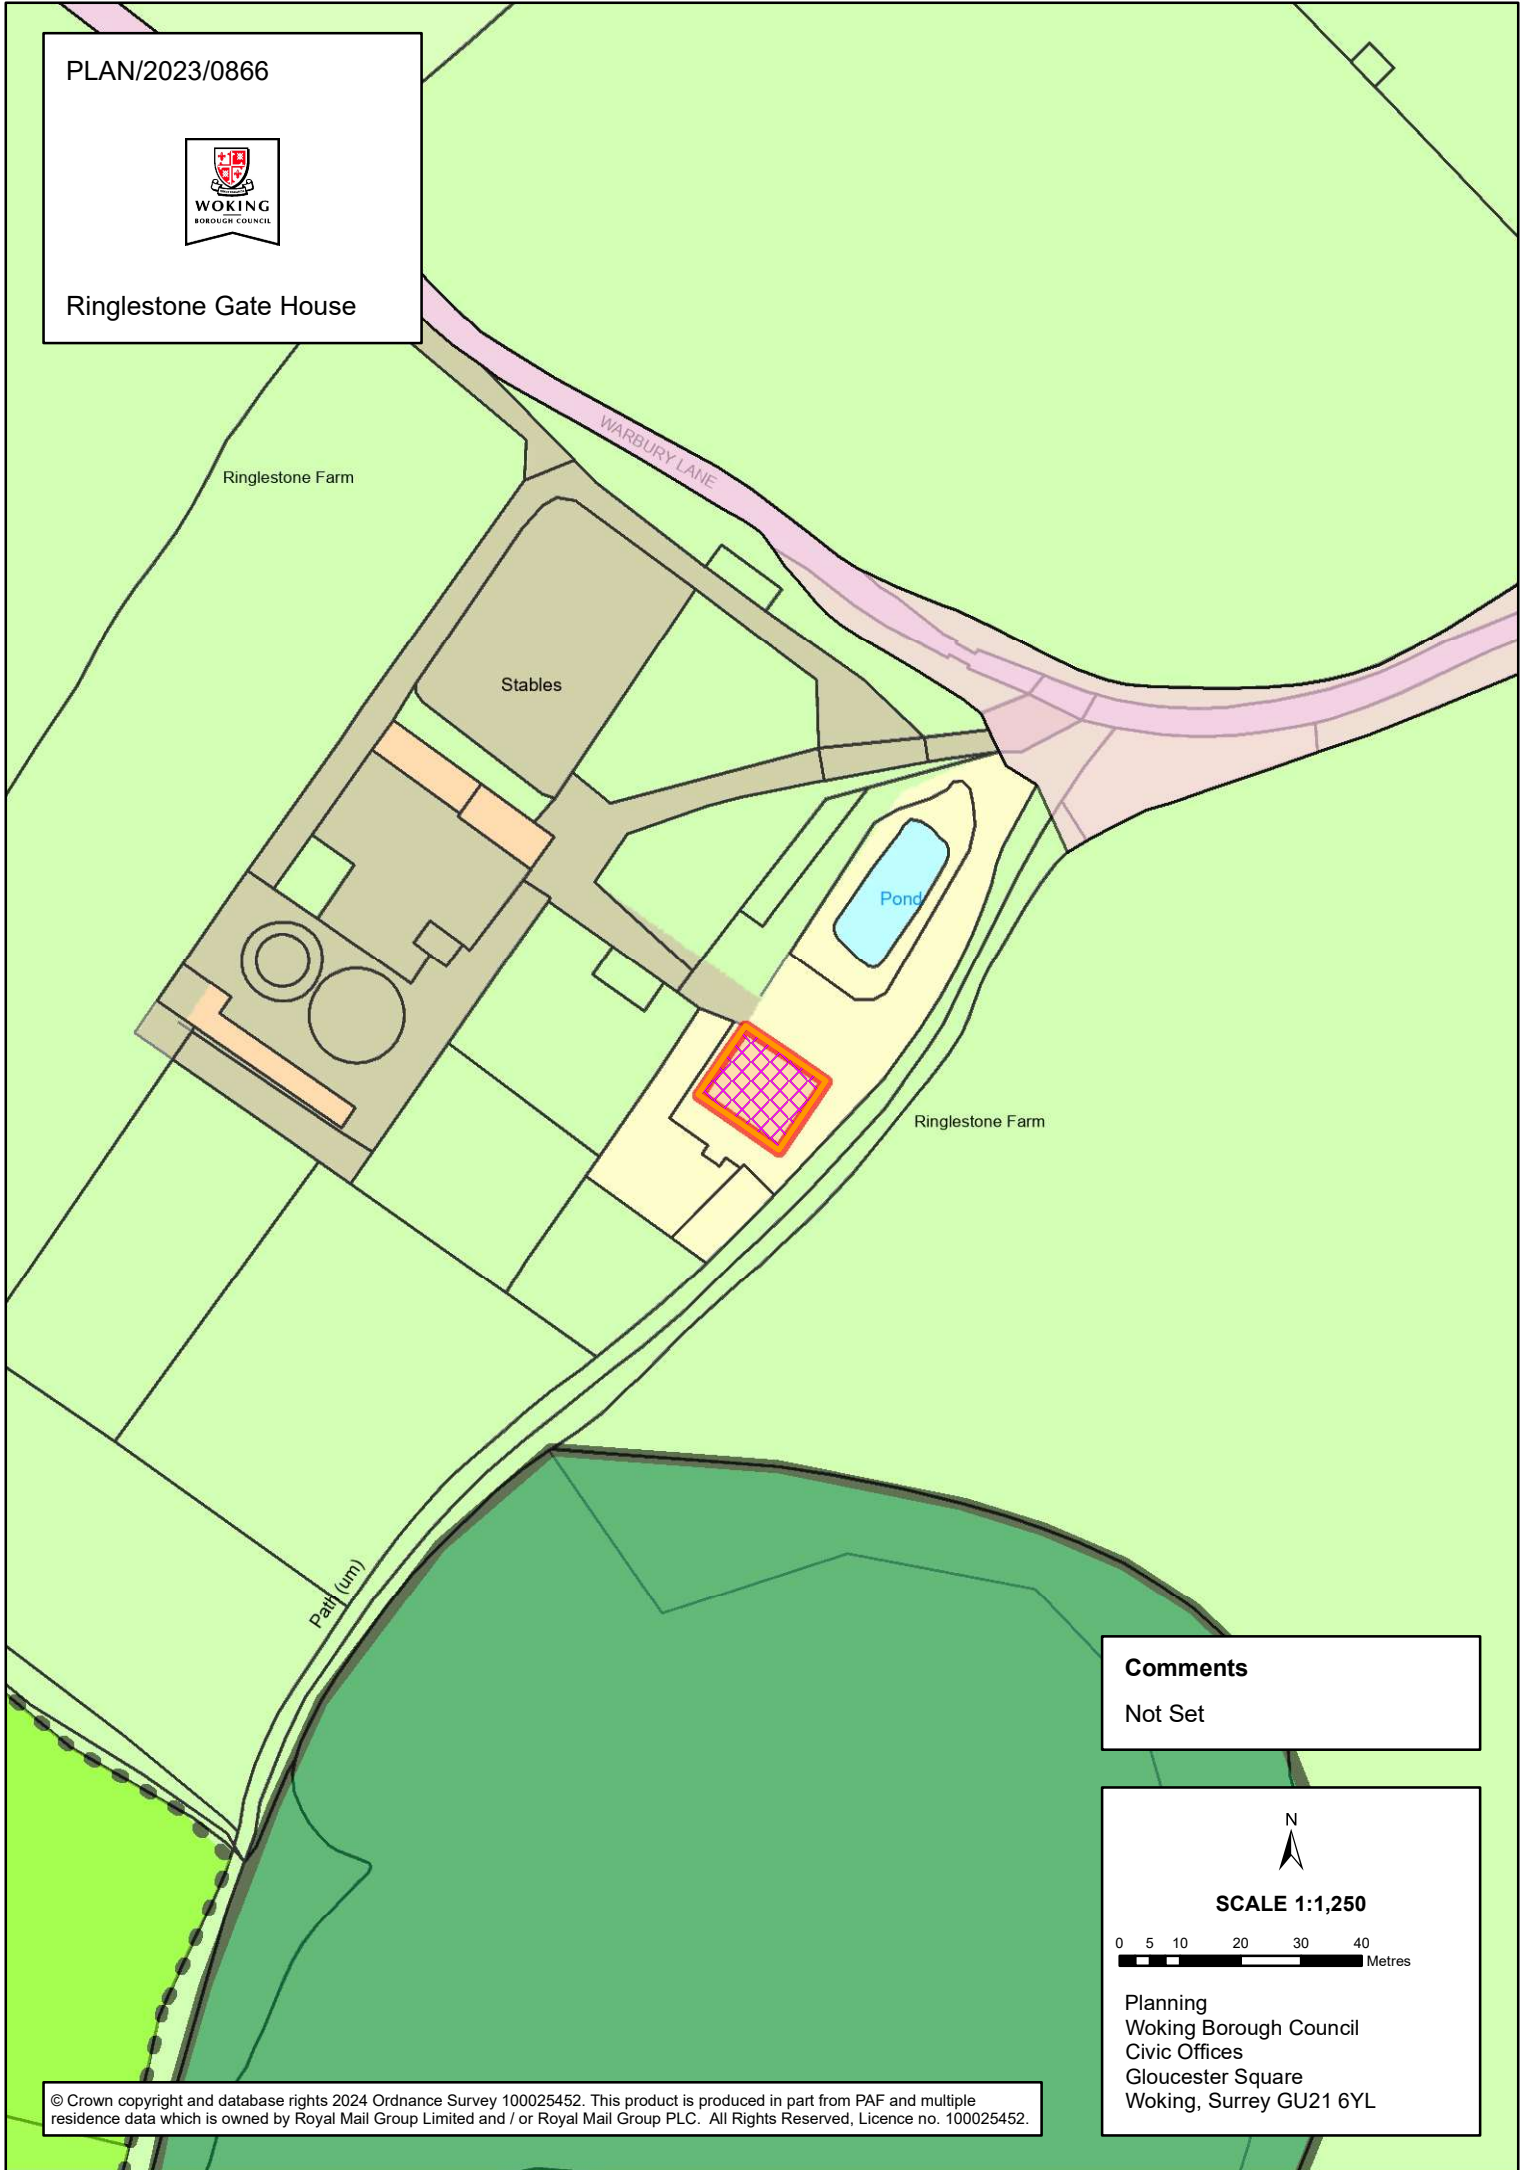

PLAN/2023/0866

Ringlestone Gate House

Comments
Not Set

N
SCALE 1:1,250
0 5 10 20 30 40 Metres

Planning
Woking Borough Council
Civic Offices
Gloucester Square
Woking, Surrey GU21 6YL