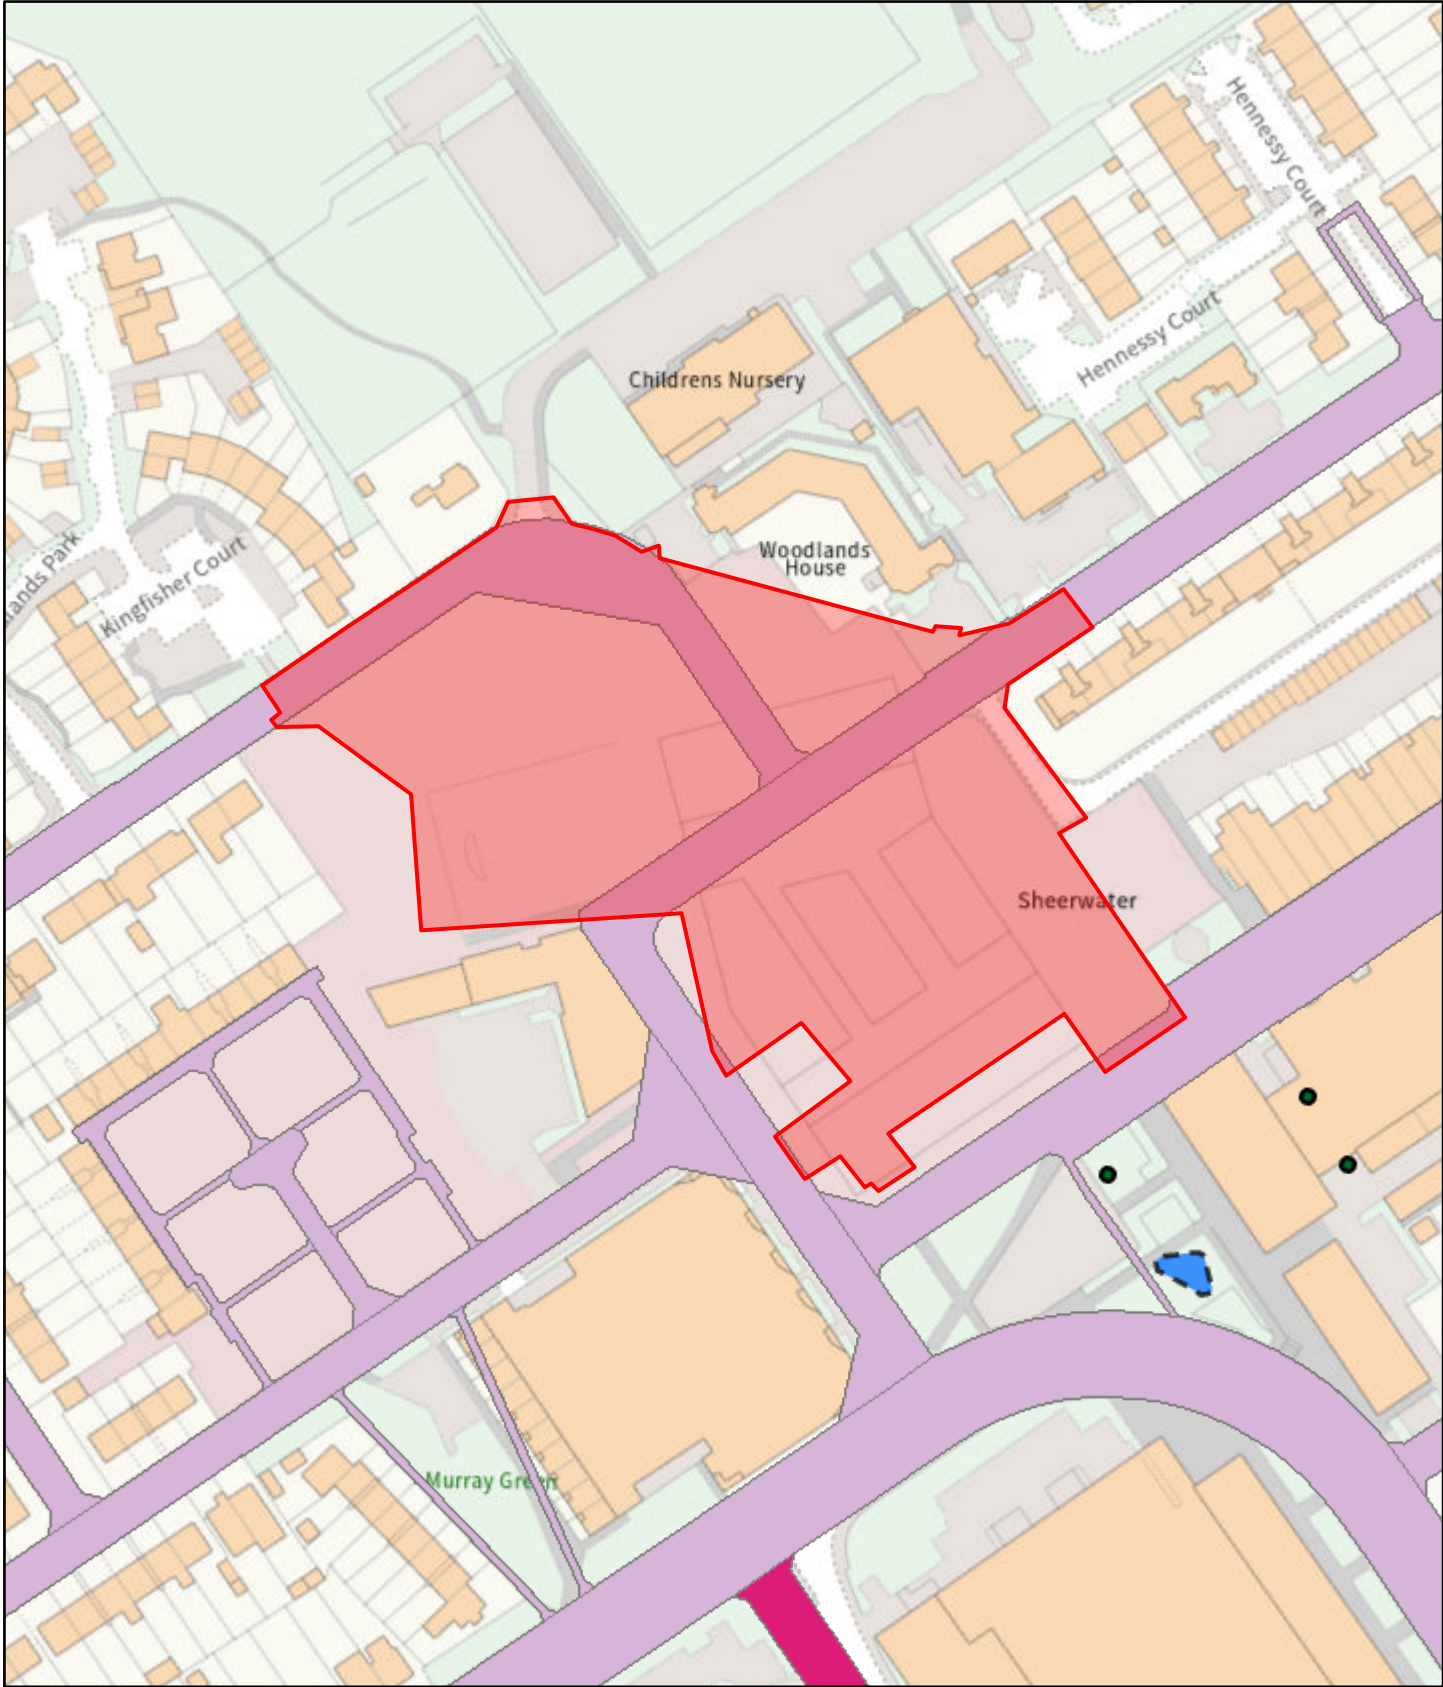

Sheerwater Estate

4/7/2025, 9:29:38 AM

- Utility - OS Topographic Area
- Highways - Historic
-  Highway Adopted Land - Verified
-  Highway Adopted Land - No Plan
-  TPO Group Trees
-  TPO Individual Trees