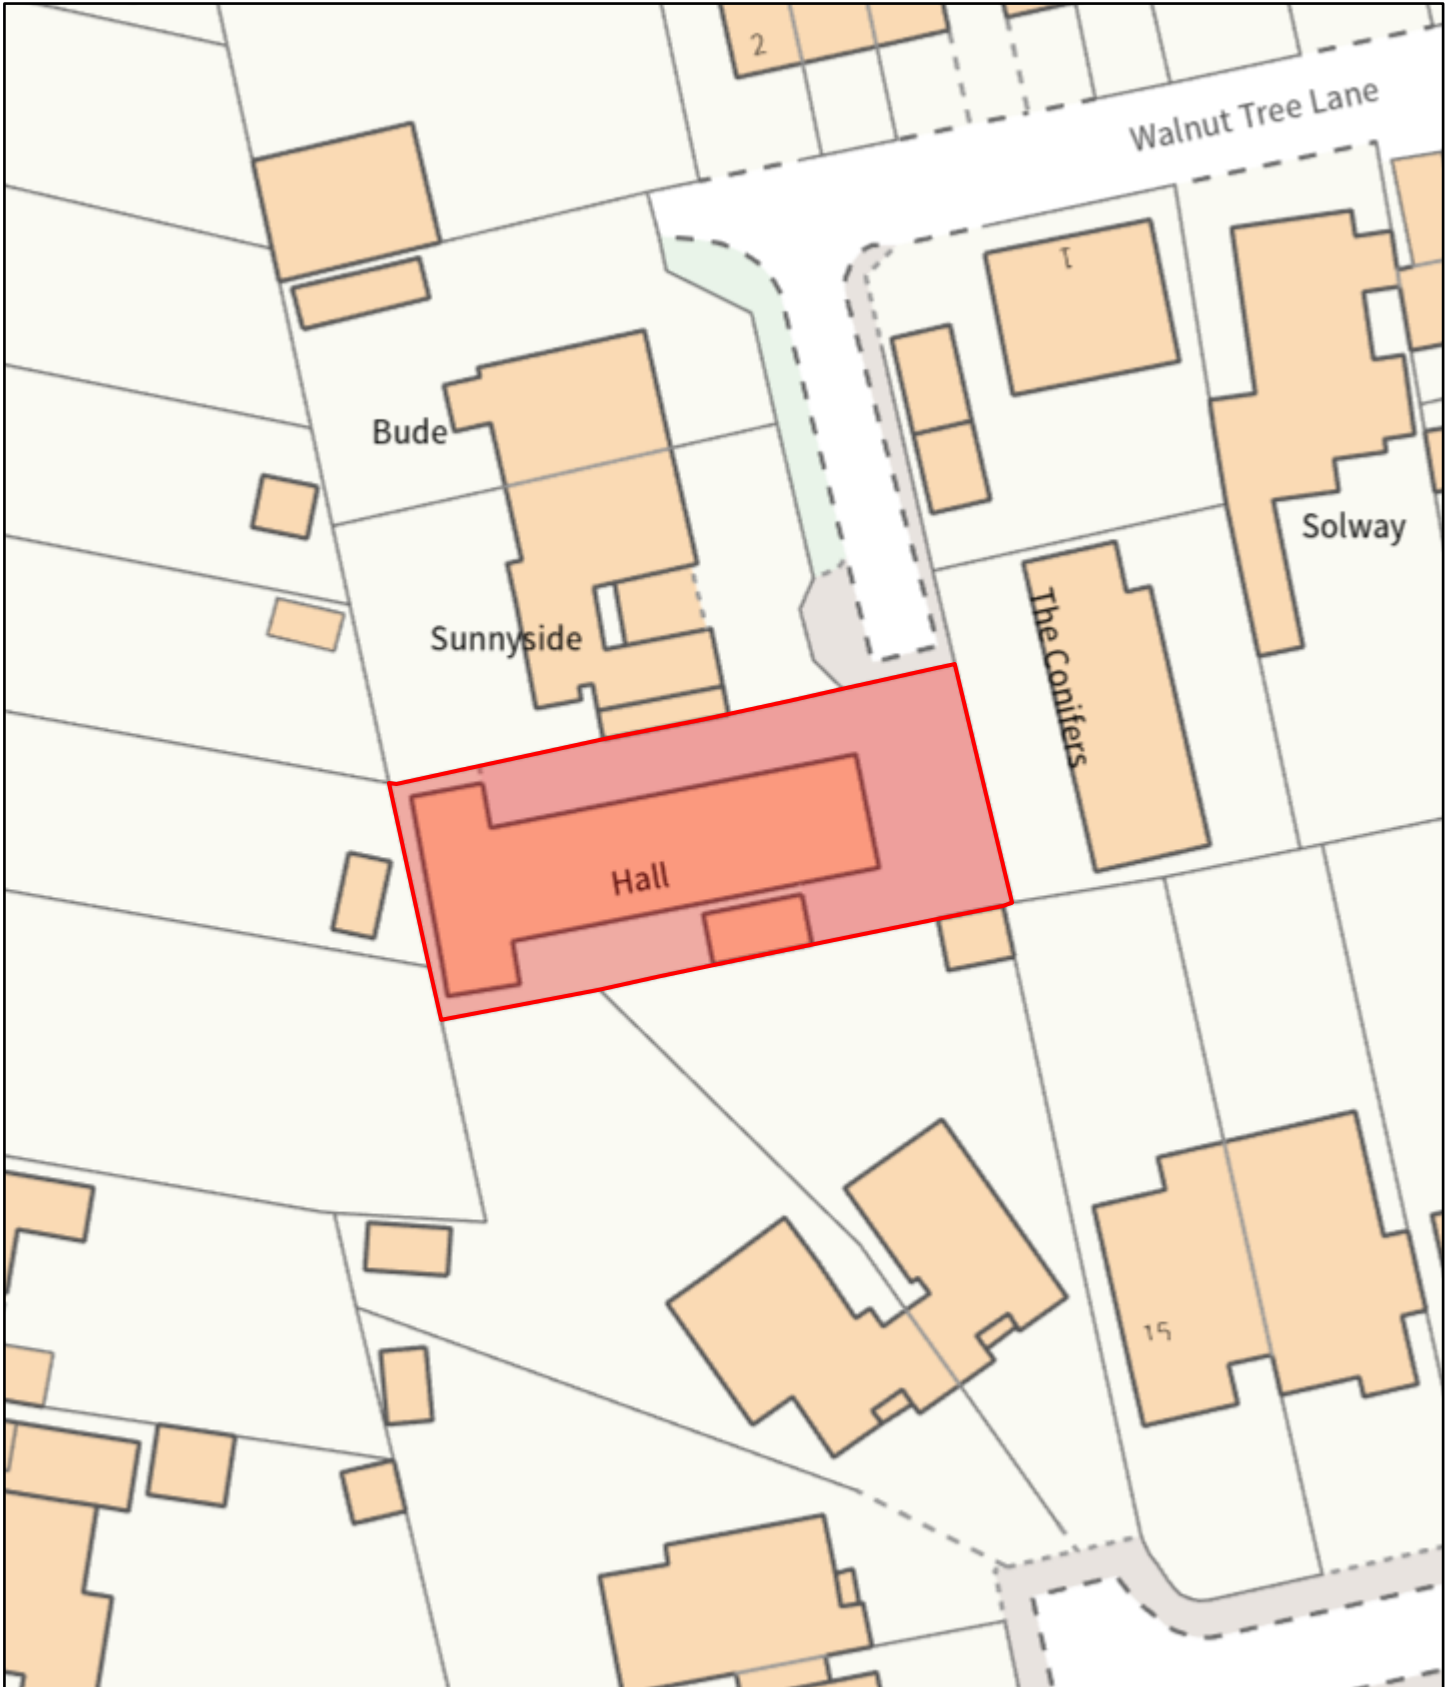

Former Scout Hut

4/7/2025, 9:33:00 AM

Utility - OS Topographic Area