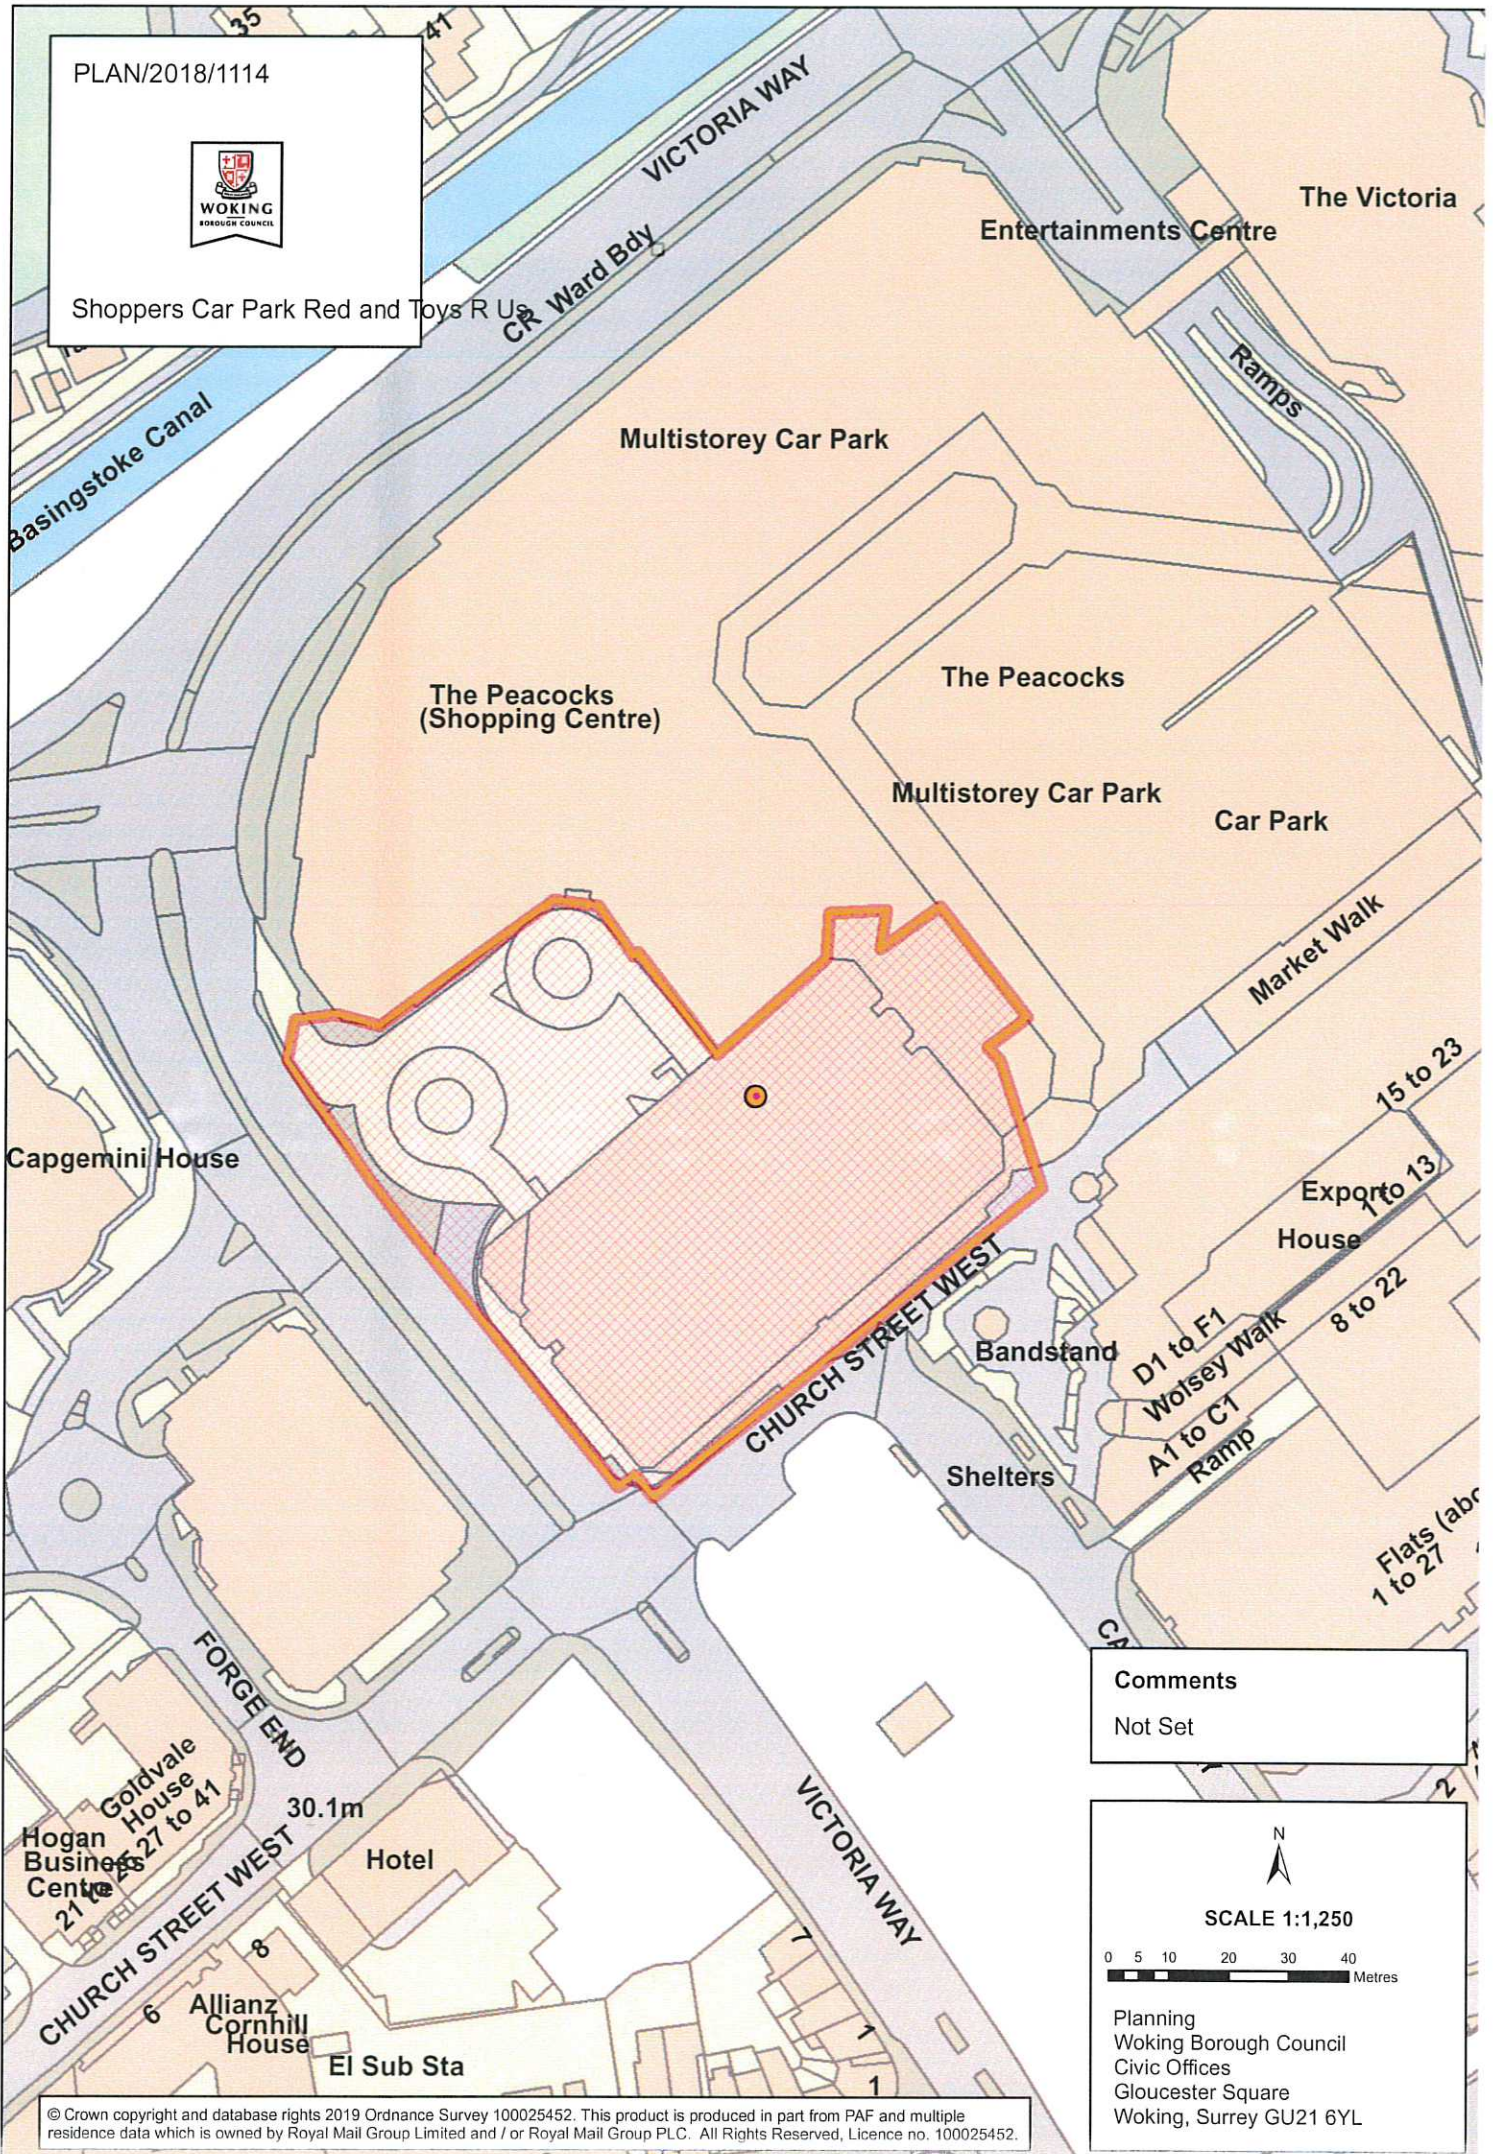

PLAN/2018/1114

Shoppers Car Park Red and Toys R Us

Comments
Not Set

N
SCALE 1:1,250
0 5 10 20 30 40 Metres

Planning
Woking Borough Council
Civic Offices
Gloucester Square
Woking, Surrey GU21 6YL