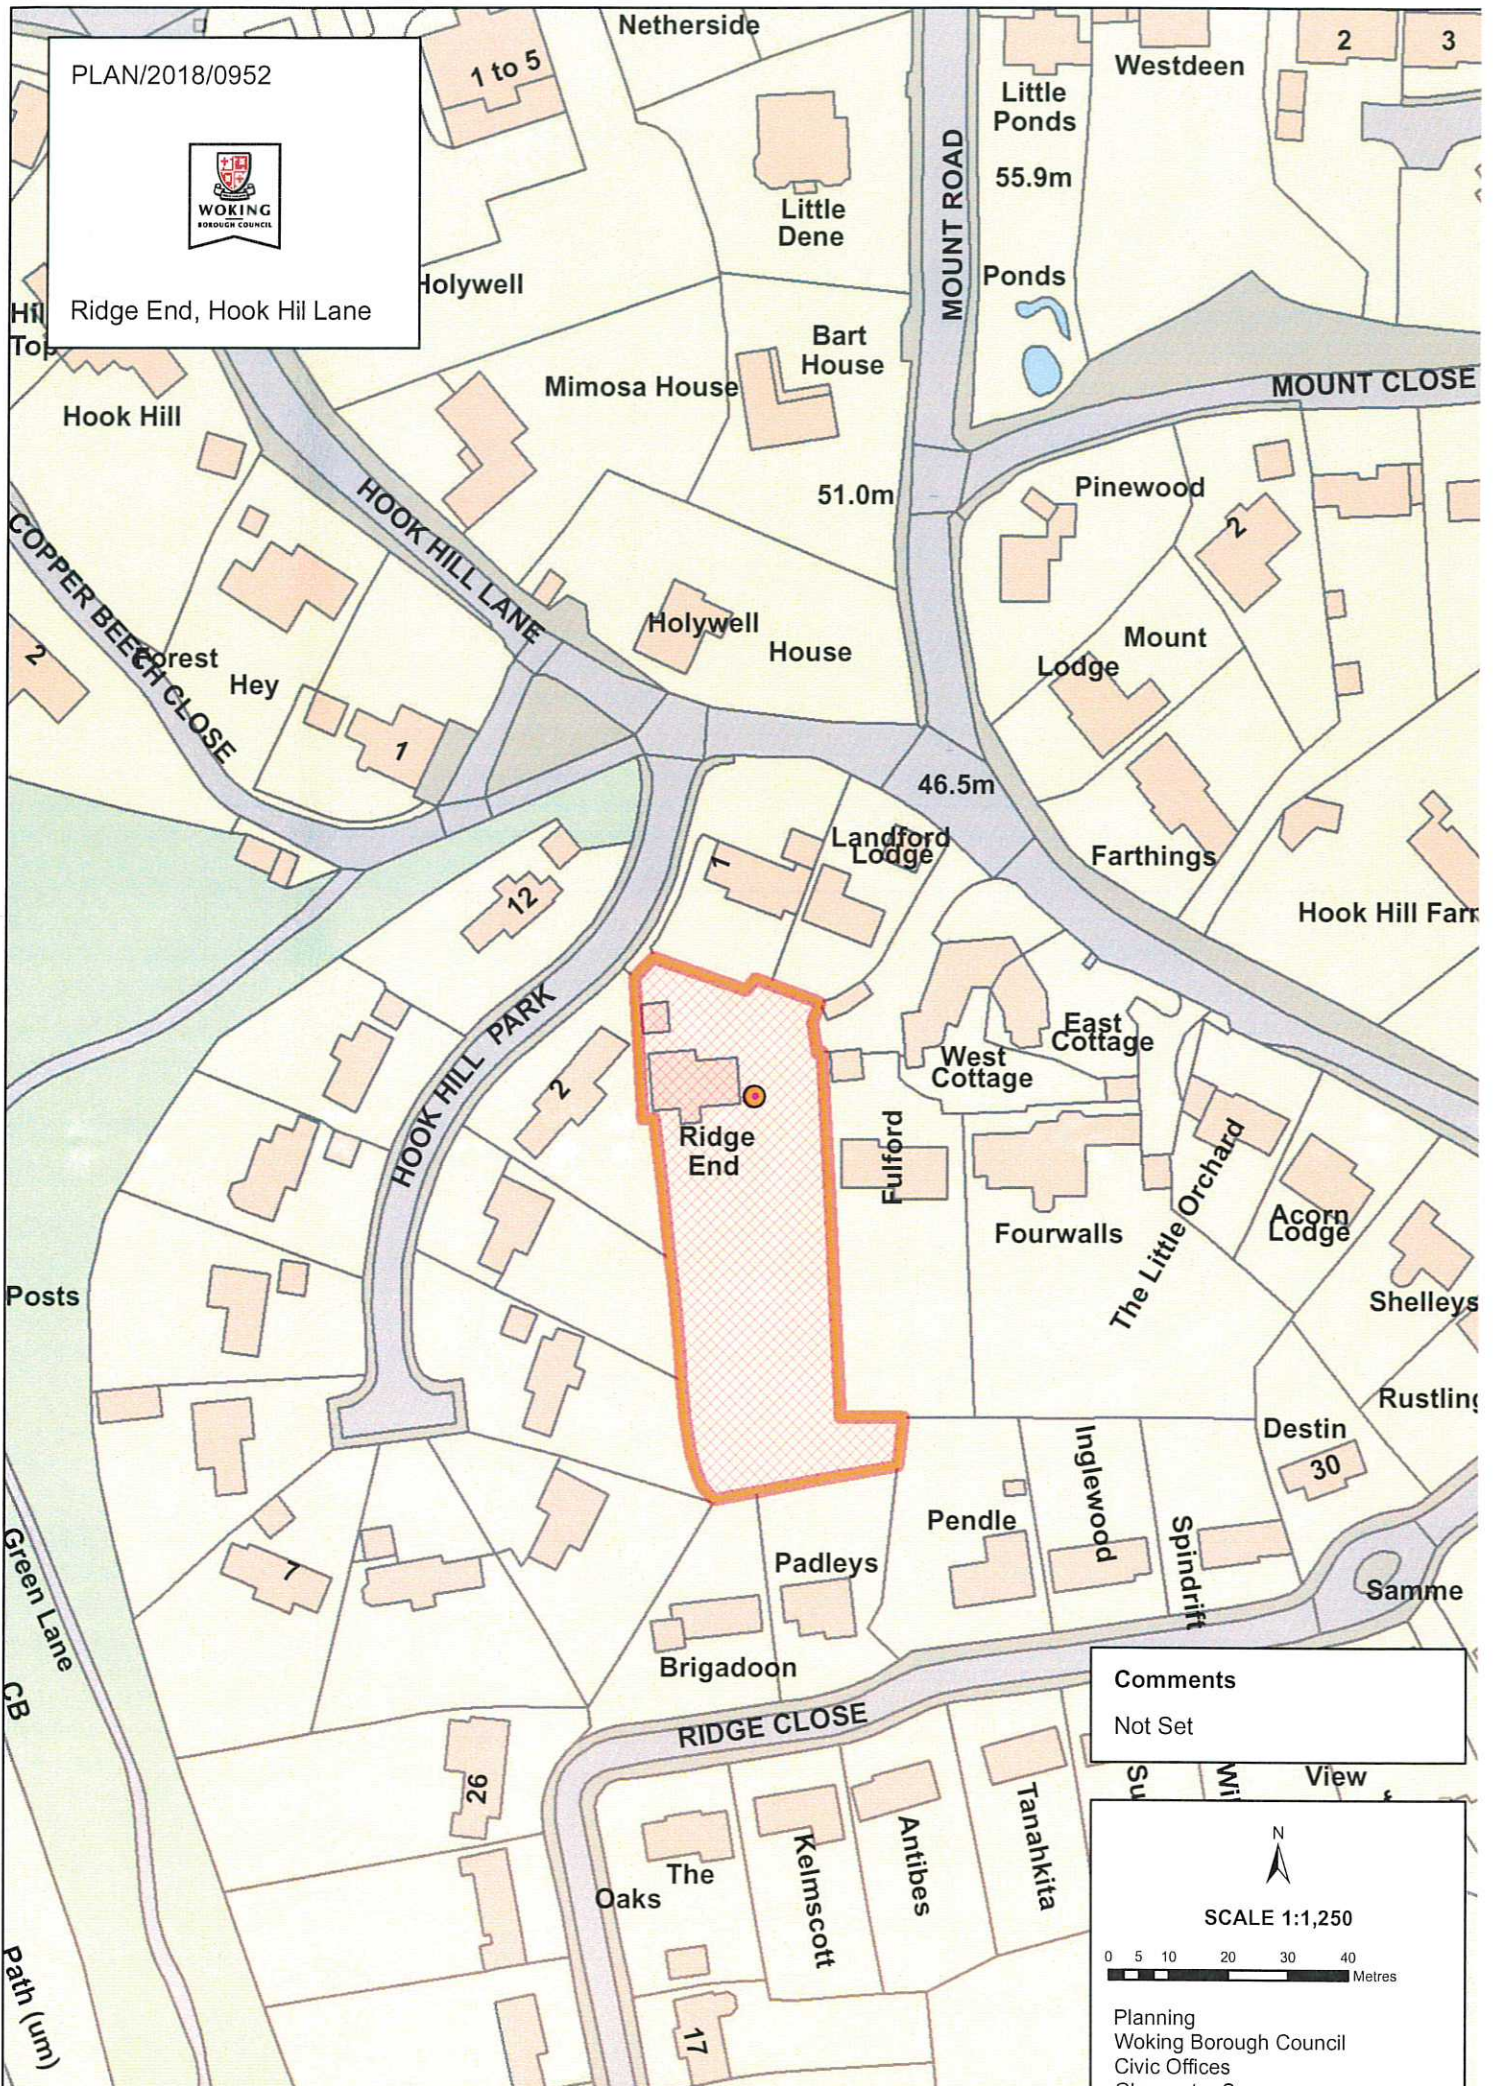

PLAN/2018/0952

Ridge End, Hook Hill Lane

Comments
Not Set

Planning
Woking Borough Council
Civic Offices
Gloucester Square
Woking, Surrey GU21 6YL