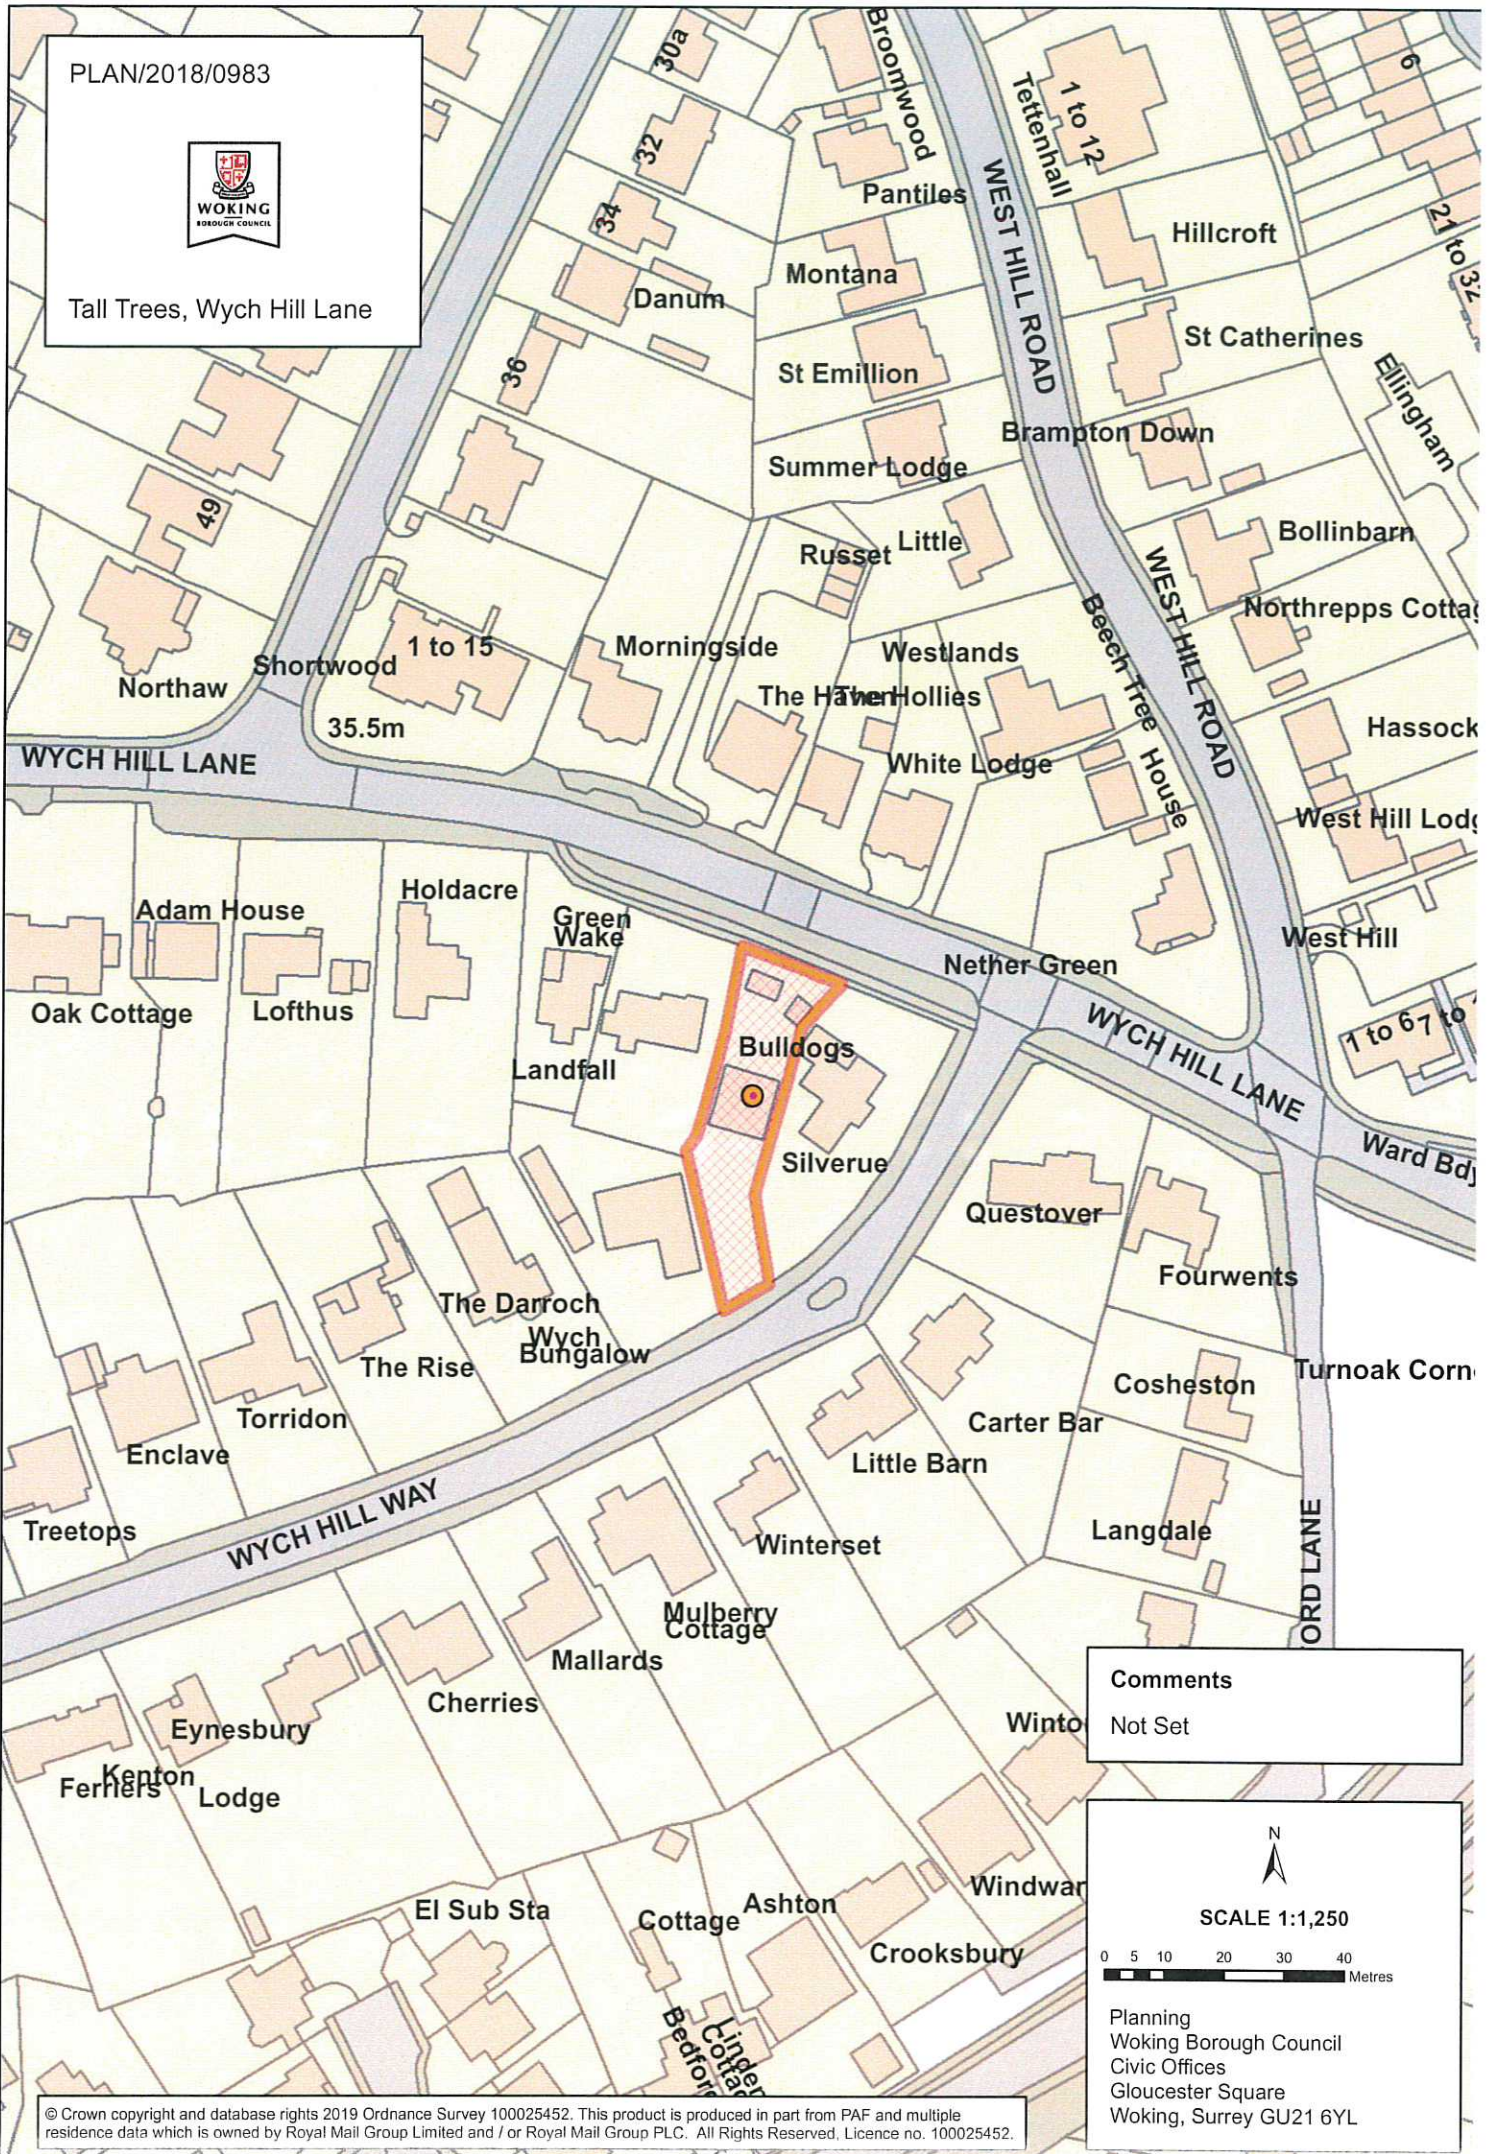

PLAN/2018/0983

Tall Trees, Wych Hill Lane

Comments  
Not Set

N  
SCALE 1:1,250  
0 5 10 20 30 40 Metres

Planning  
Woking Borough Council  
Civic Offices  
Gloucester Square  
Woking, Surrey GU21 6YL