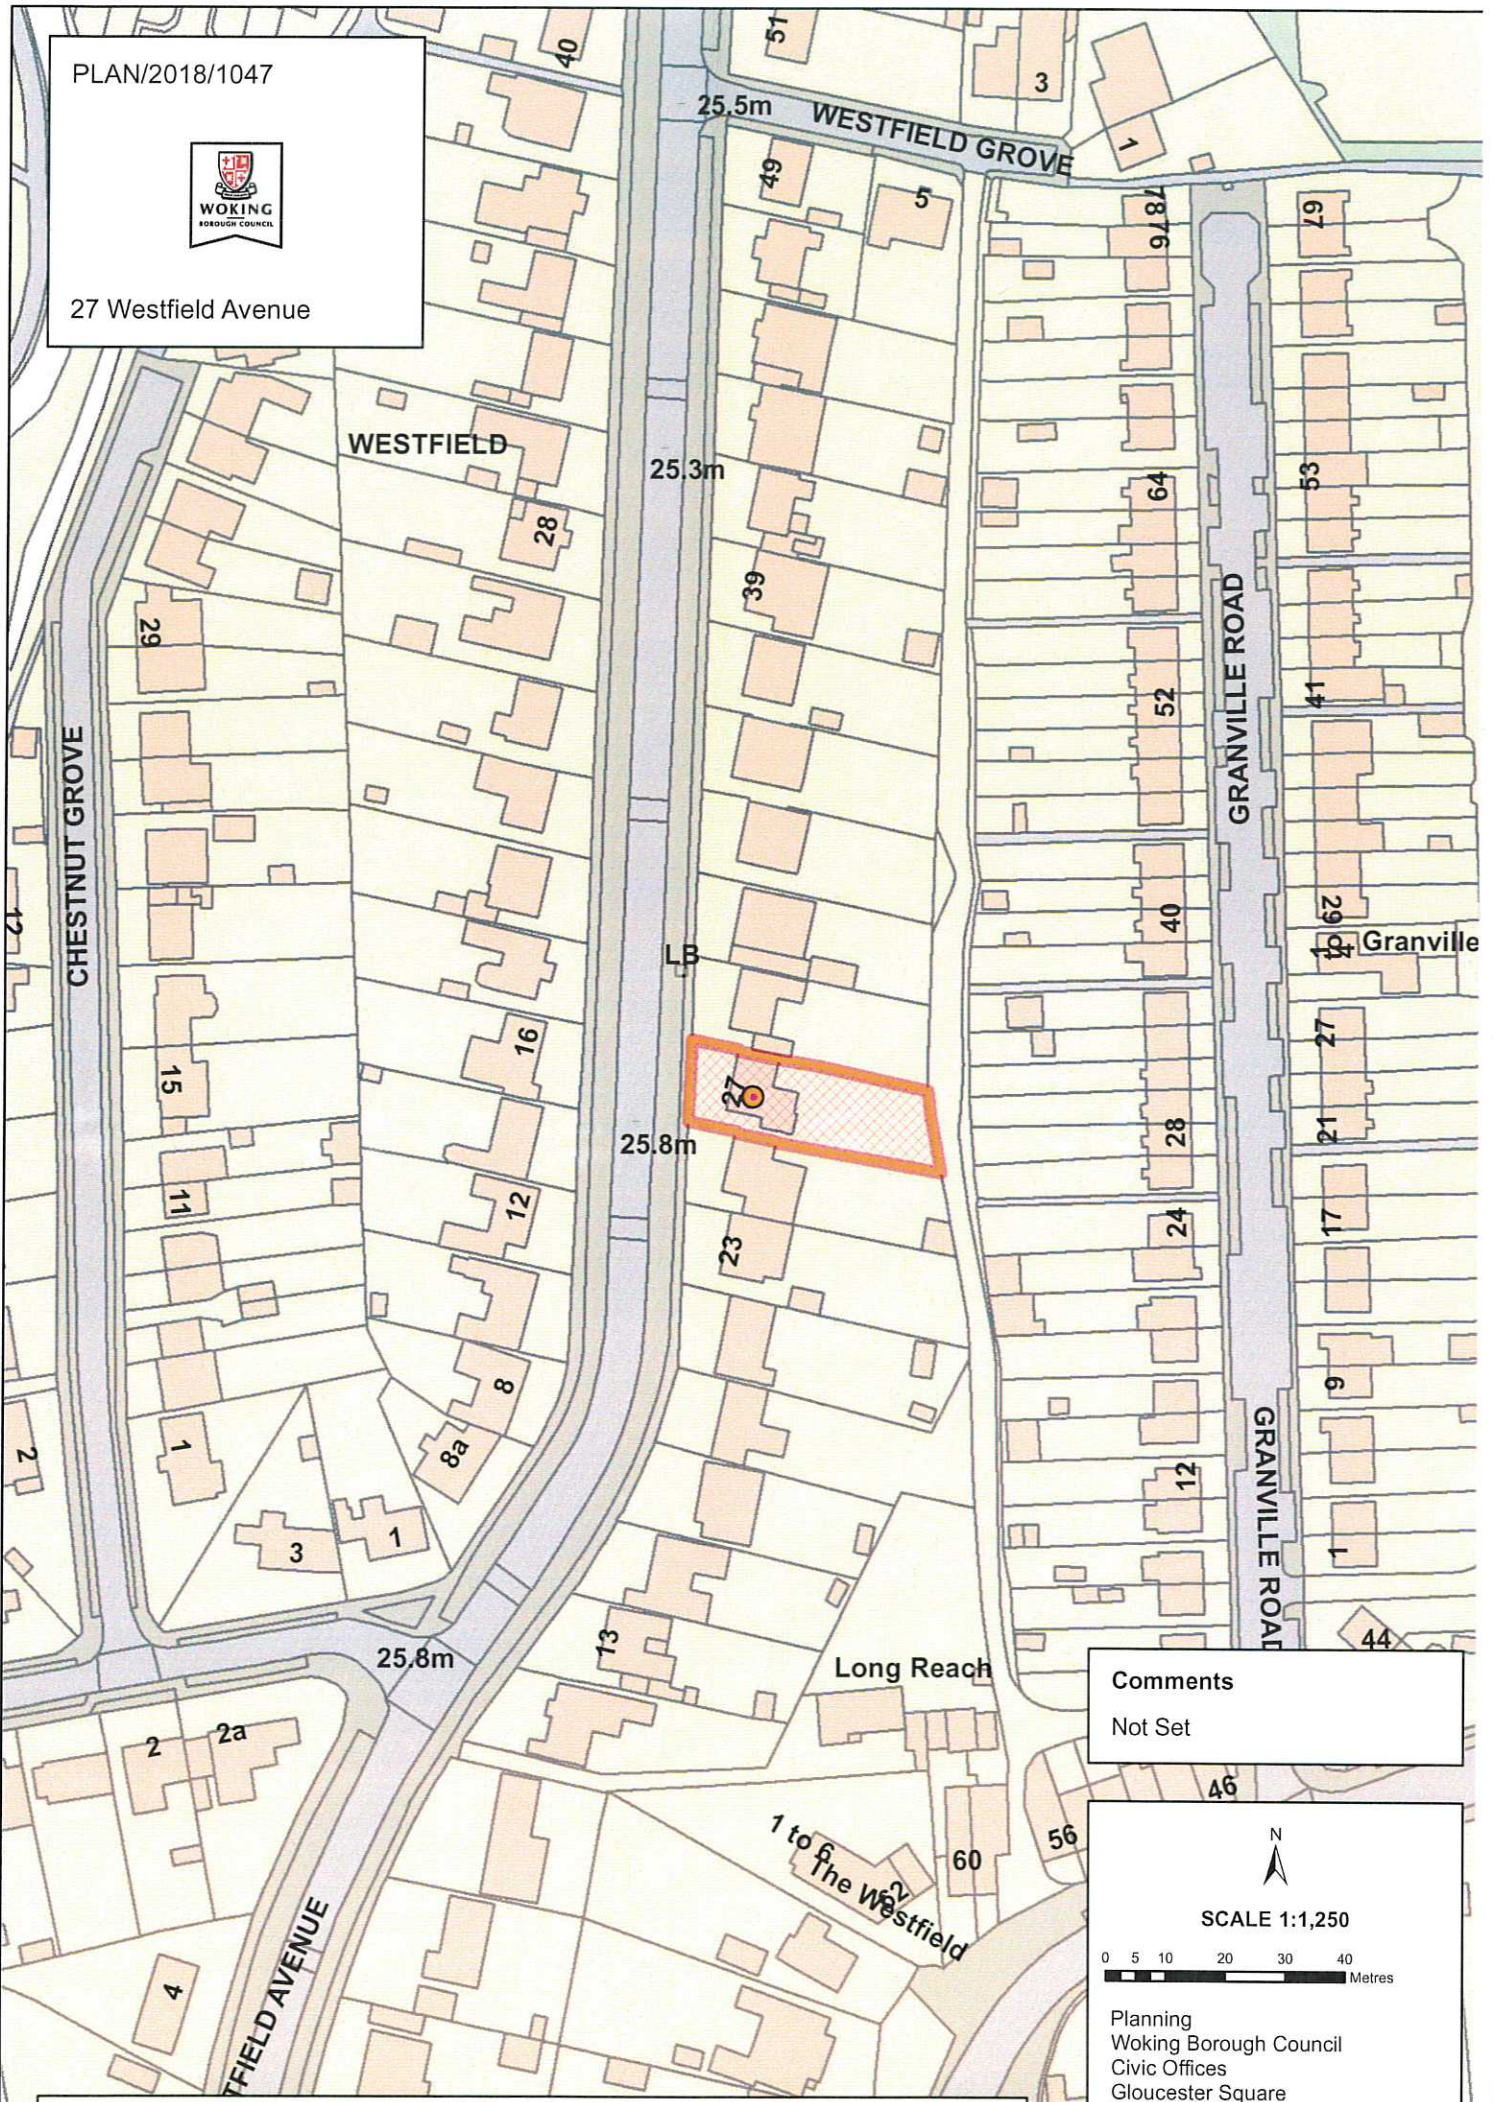

PLAN/2018/1047

27 Westfield Avenue

Comments  
Not Set

Planning  
Woking Borough Council  
Civic Offices  
Gloucester Square  
Woking, Surrey GU21 6YL