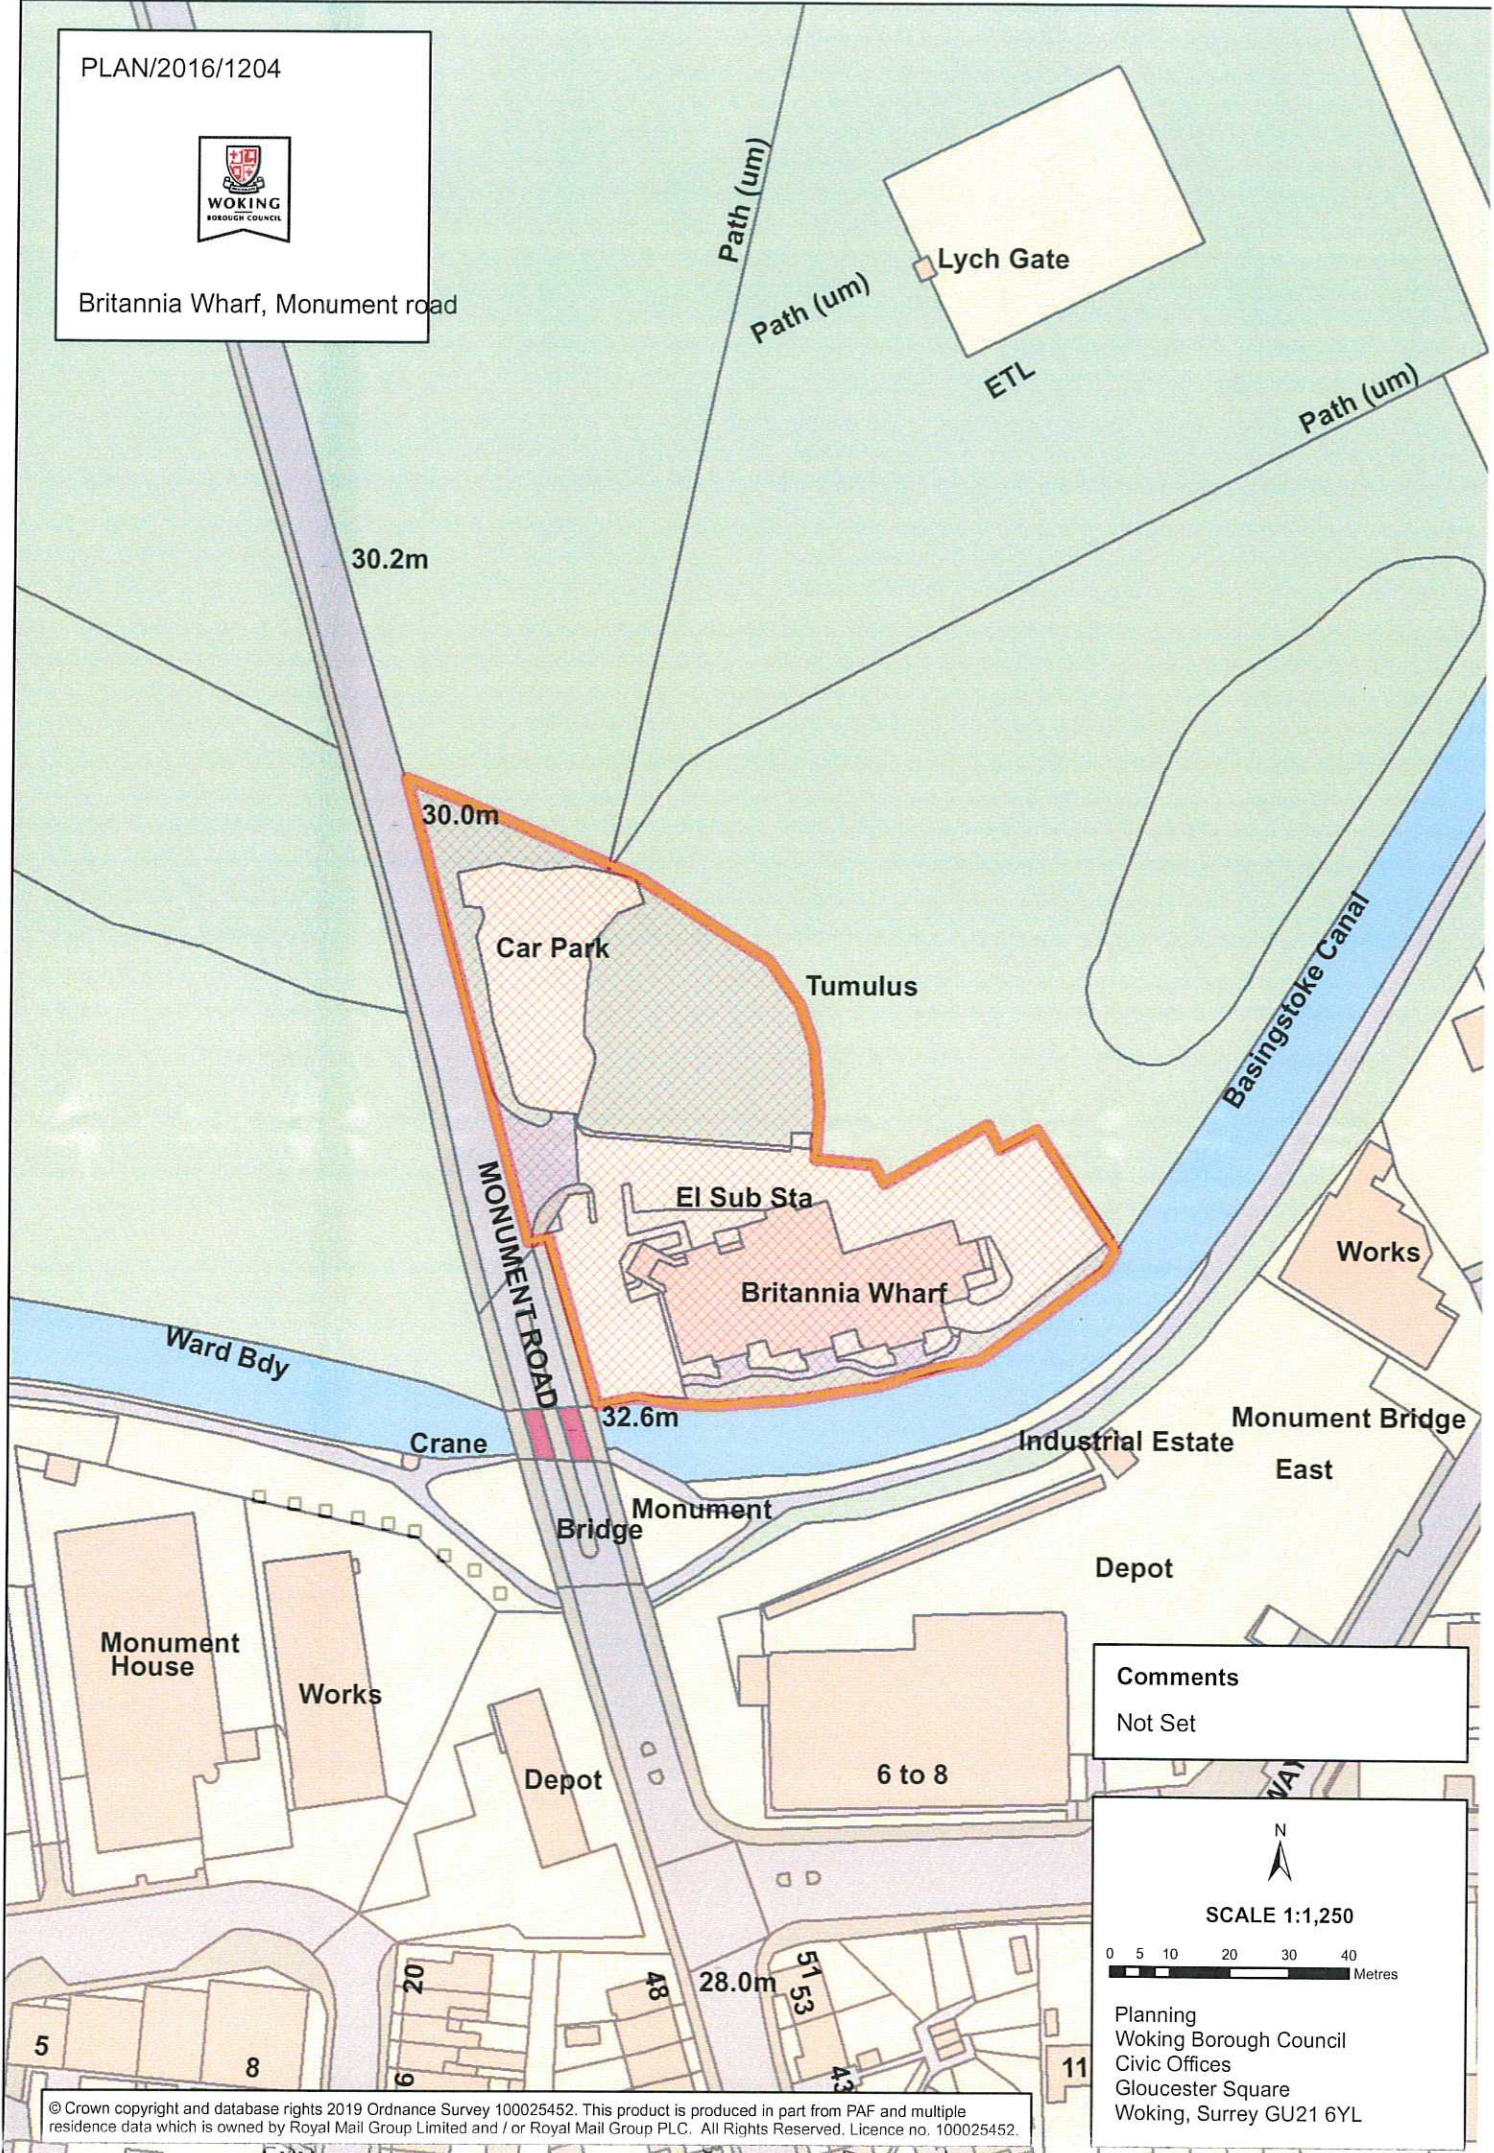

PLAN/2016/1204

Britannia Wharf, Monument road

Comments
Not Set

N

SCALE 1:1,250

0 5 10 20 30 40 Metres

Planning
Woking Borough Council
Civic Offices
Gloucester Square
Woking, Surrey GU21 6YL