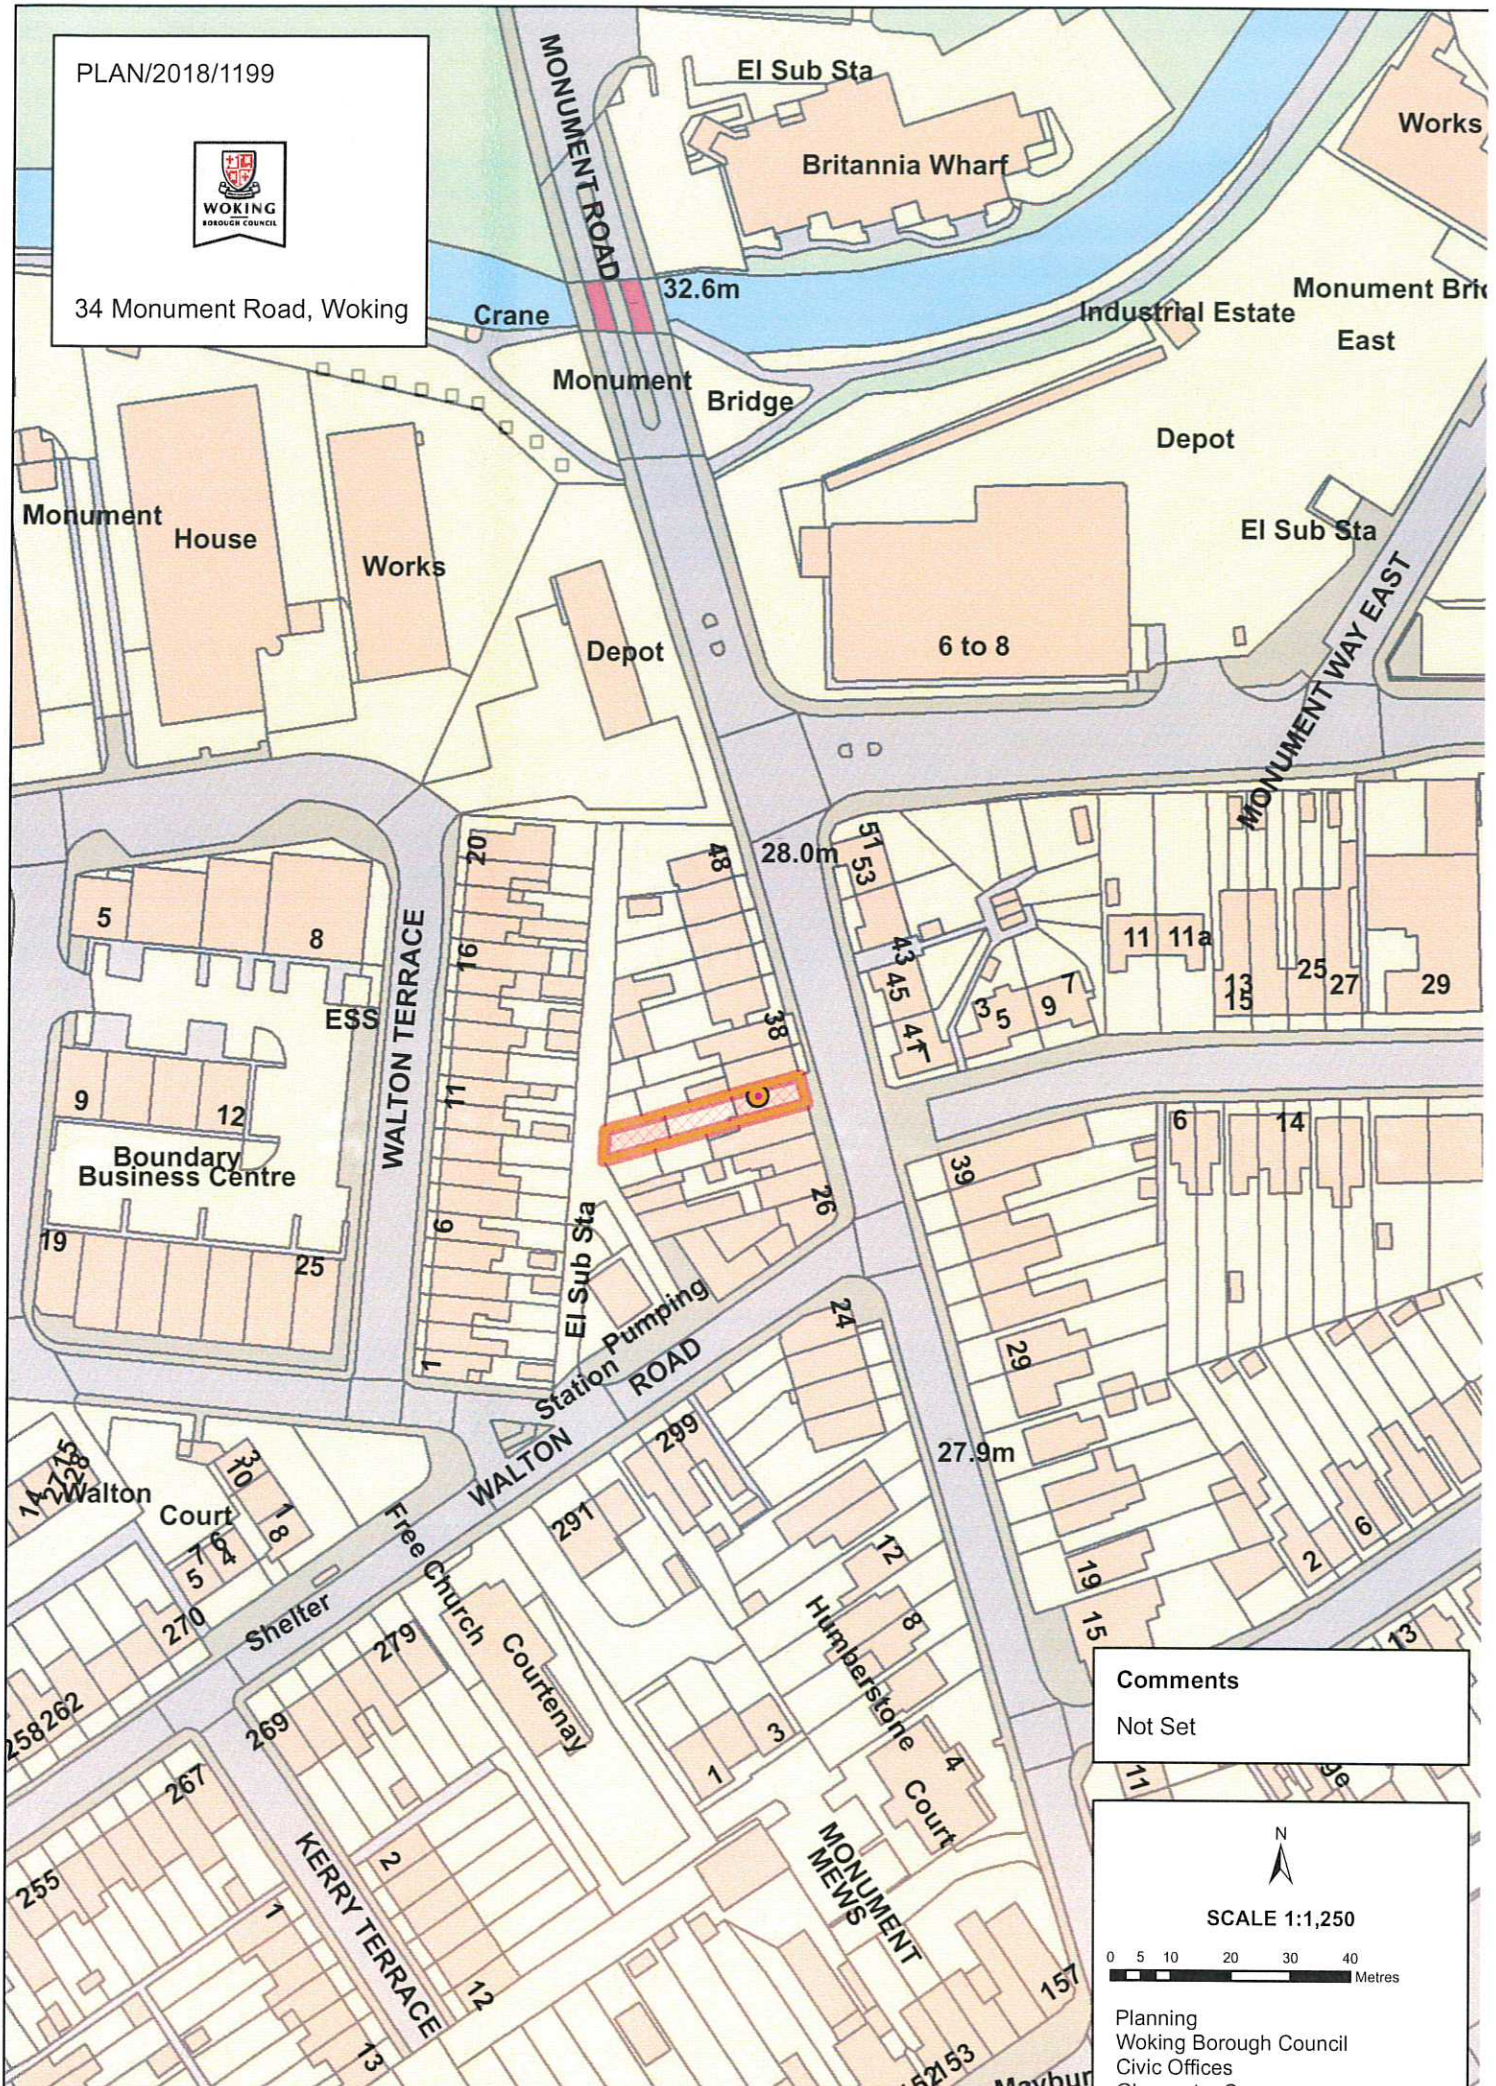

PLAN/2018/1199

34 Monument Road, Woking

Comments
Not Set

Planning
Woking Borough Council
Civic Offices
Gloucester Square
Woking, Surrey GU21 6YL