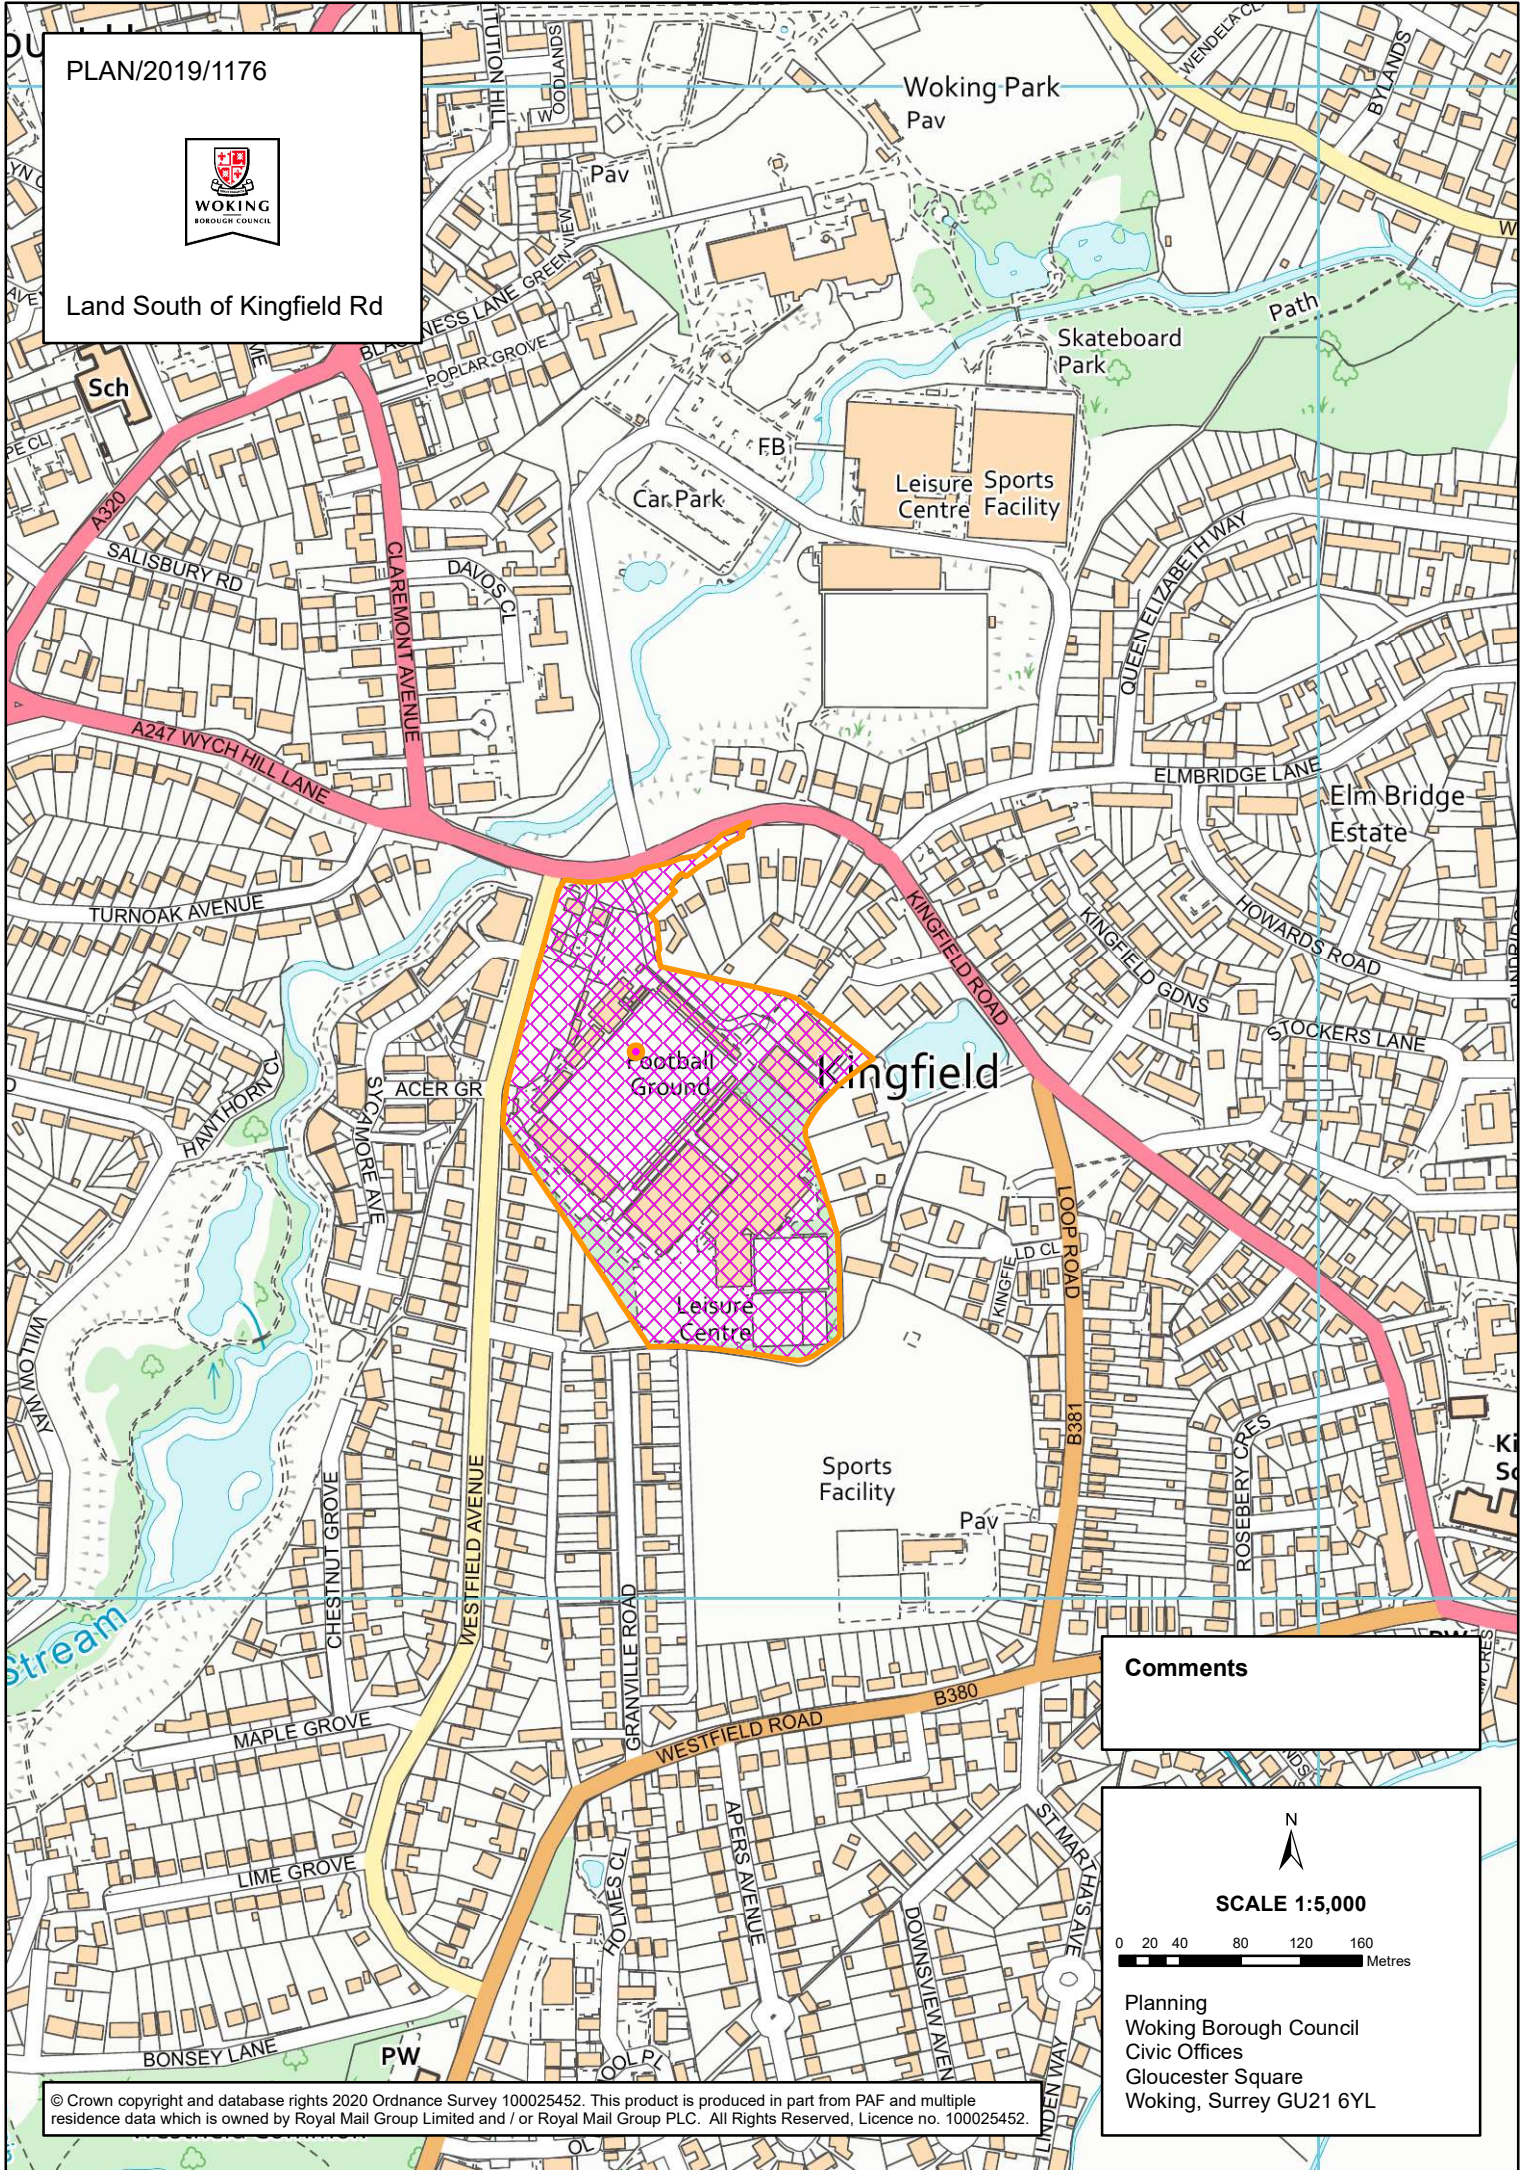

PLAN/2019/1176

Land South of Kingfield Rd

Woking Park  
Pav

Skateboard  
Park

Leisure Sports  
Centre Facility

Car.Park

Elm Bridge  
Estate

Football  
Ground

Kingfield

Leisure  
Centre

Sports  
Facility

Comments

SCALE 1:5,000

Planning  
Woking Borough Council  
Civic Offices  
Gloucester Square  
Woking, Surrey GU21 6YL