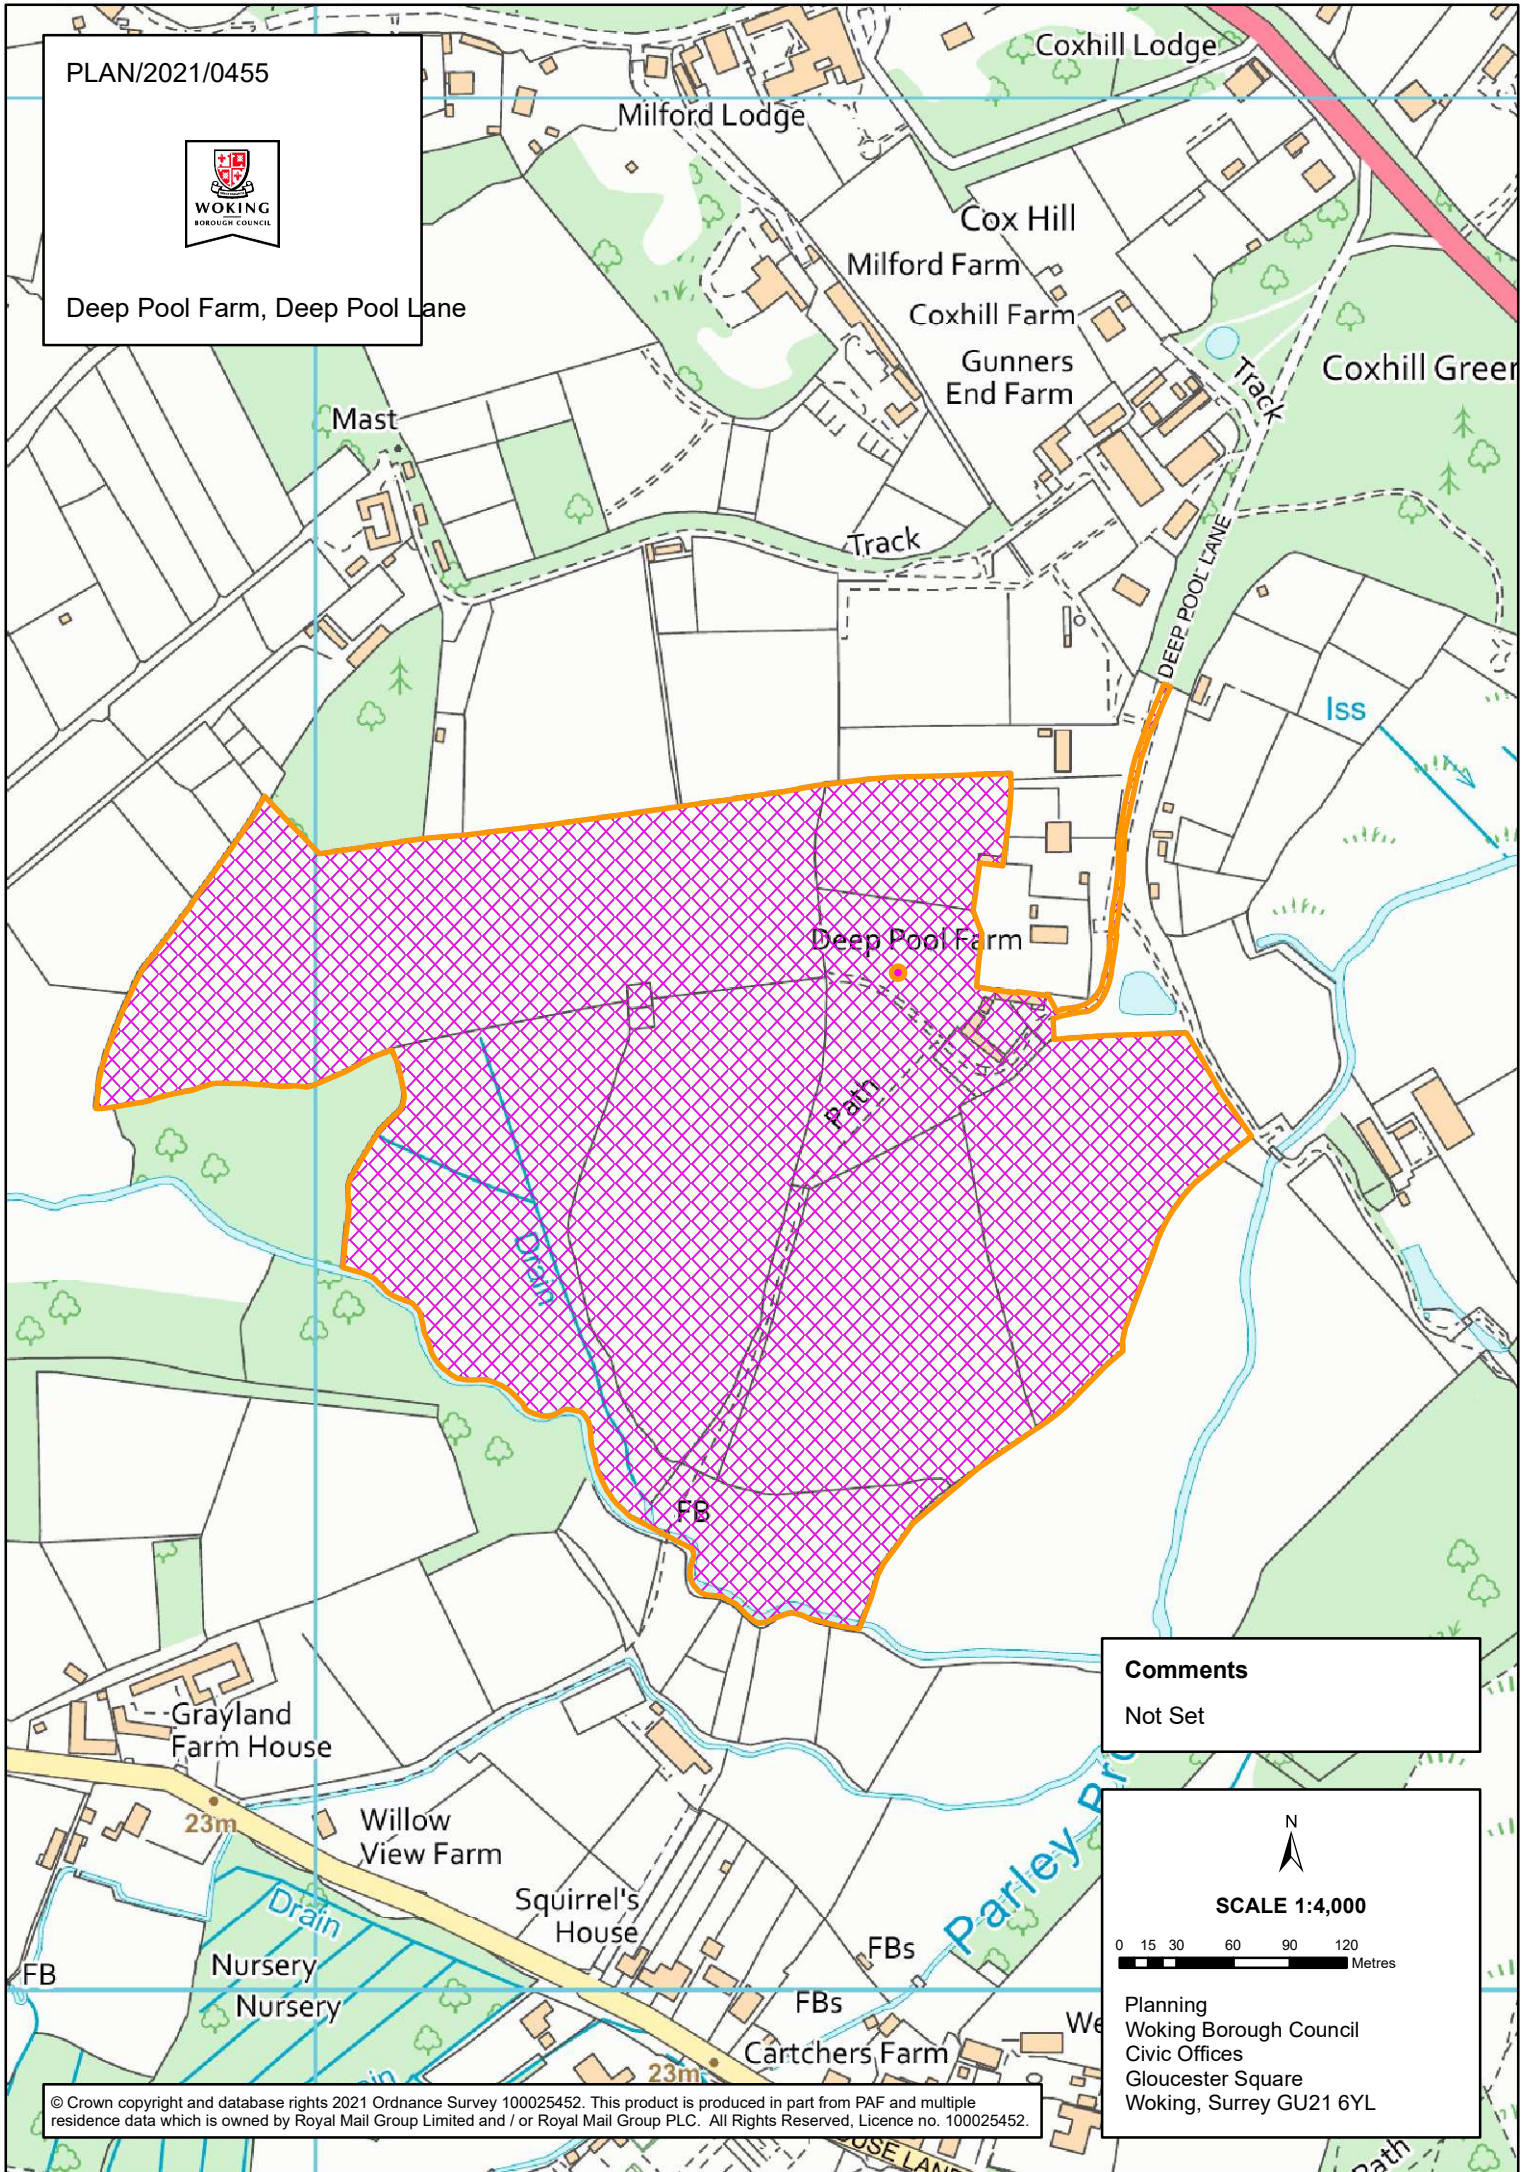

PLAN/2021/0455

Deep Pool Farm, Deep Pool Lane

Comments
Not Set

N

SCALE 1:4,000

0 15 30 60 90 120 Metres

Planning
Woking Borough Council
Civic Offices
Gloucester Square
Woking, Surrey GU21 6YL