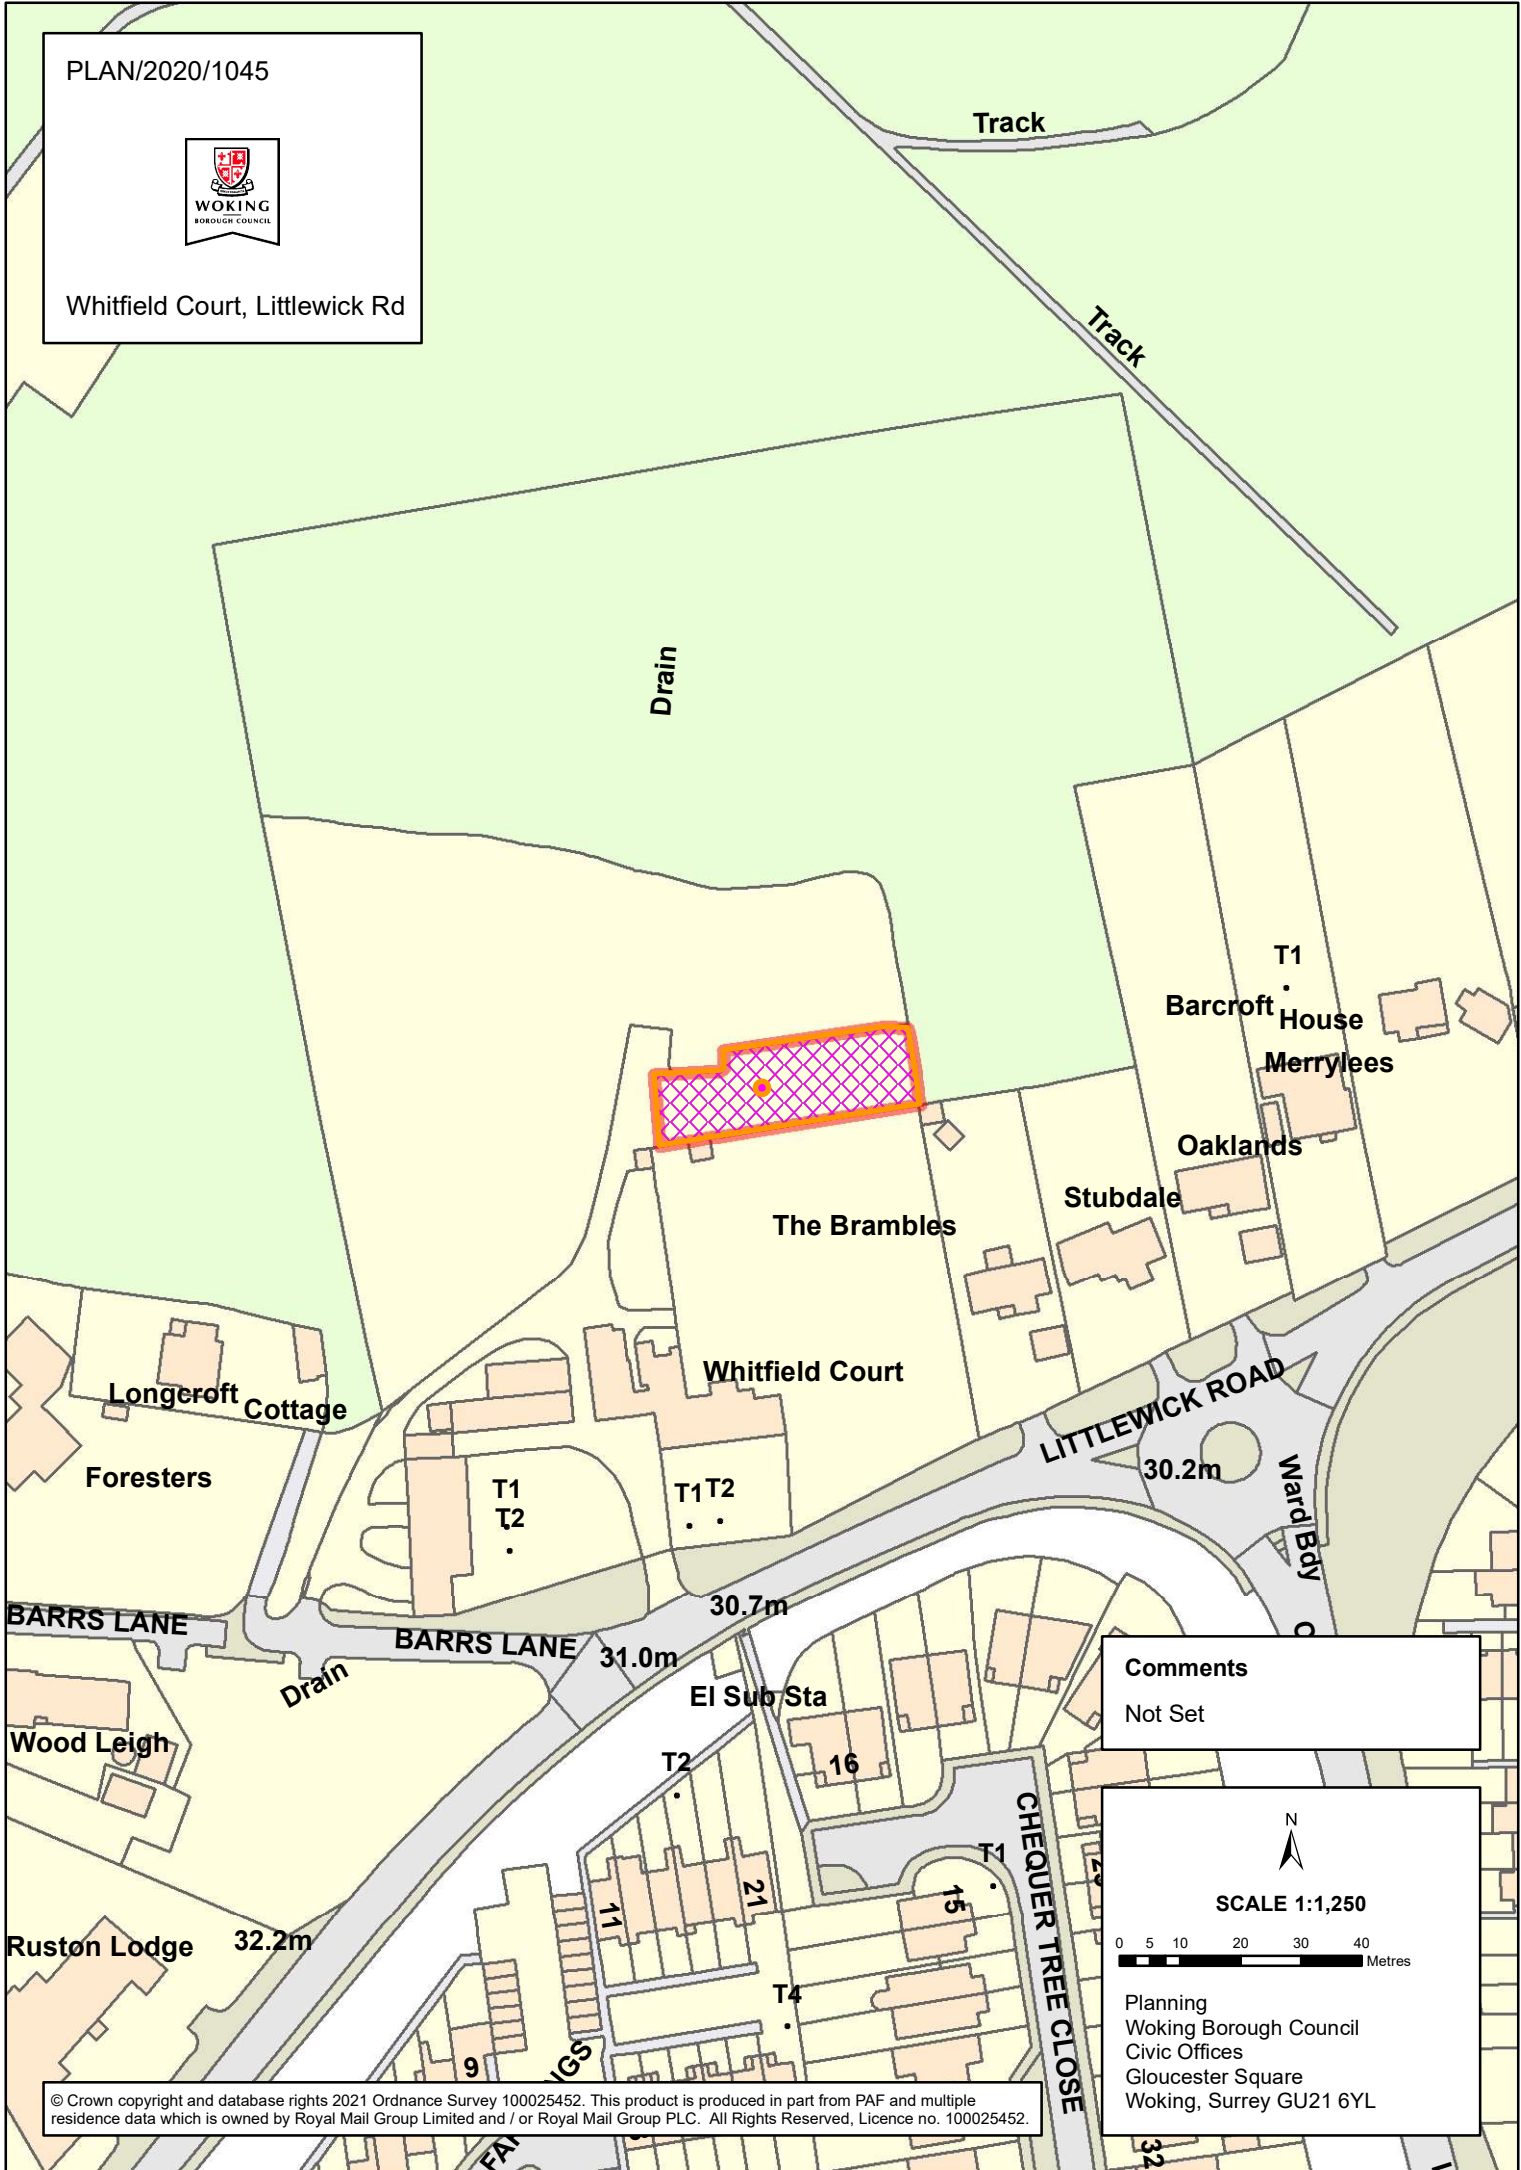

PLAN/2020/1045

Whitfield Court, Littlewick Rd

Comments
Not Set

N
SCALE 1:1,250
0 5 10 20 30 40 Metres

Planning
Woking Borough Council
Civic Offices
Gloucester Square
Woking, Surrey GU21 6YL