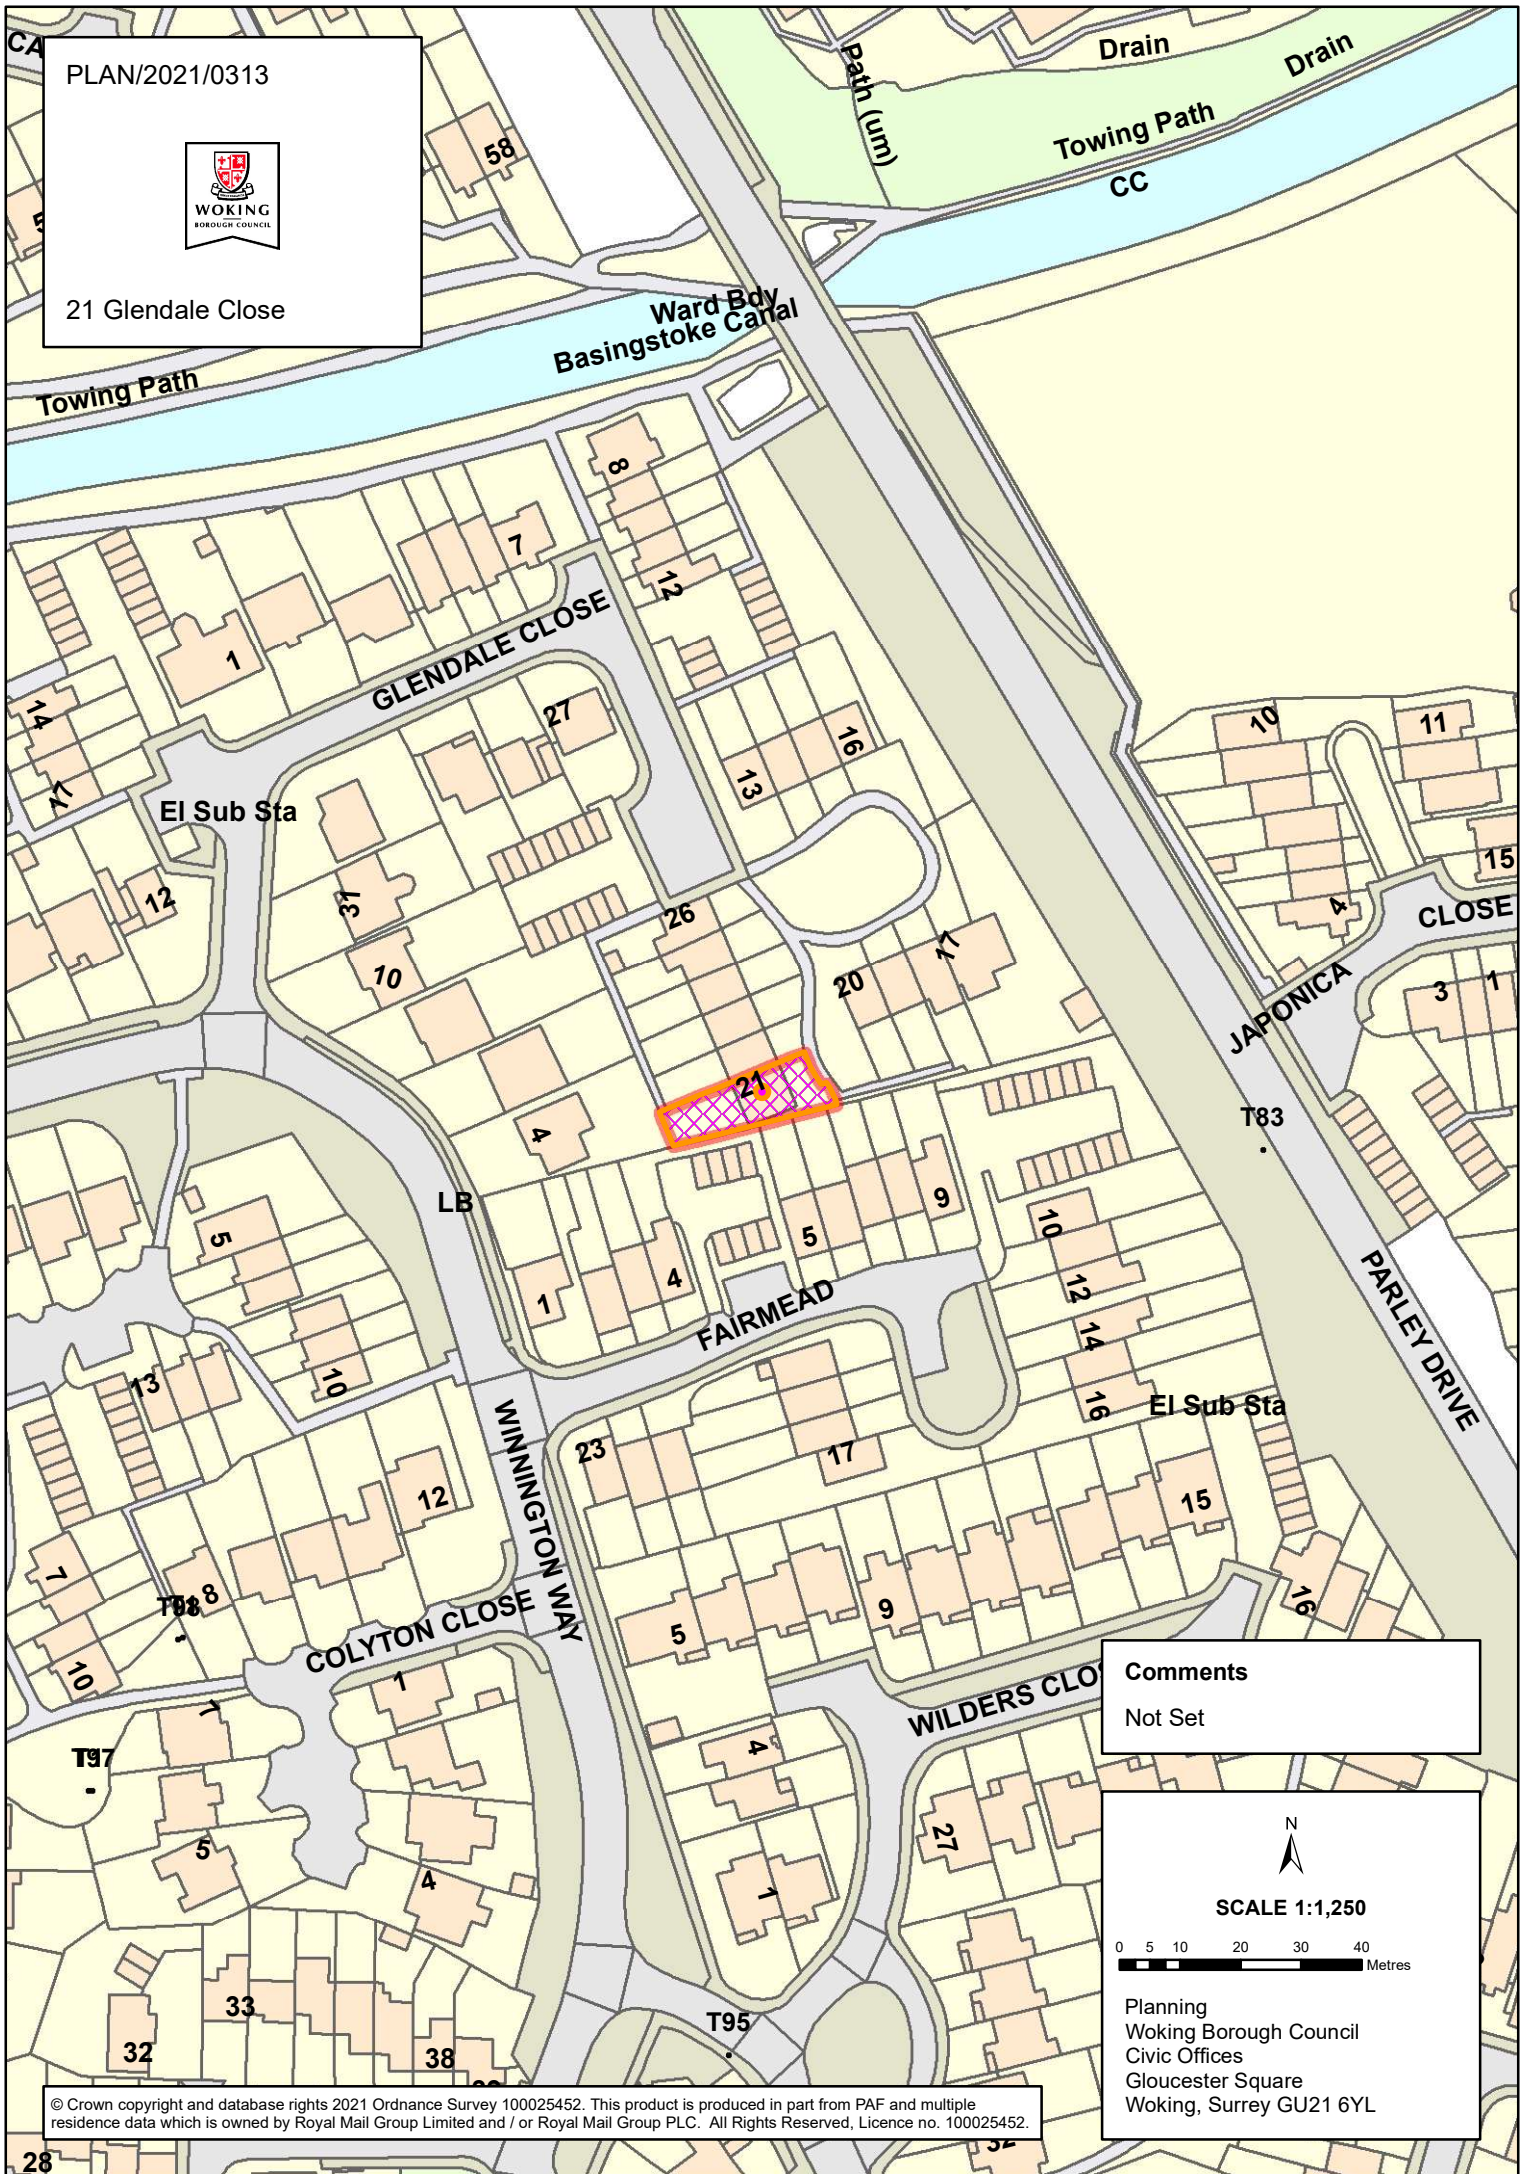

PLAN/2021/0313

21 Glendale Close

Comments
Not Set

N
SCALE 1:1,250
0 5 10 20 30 40 Metres

Planning
Woking Borough Council
Civic Offices
Gloucester Square
Woking, Surrey GU21 6YL