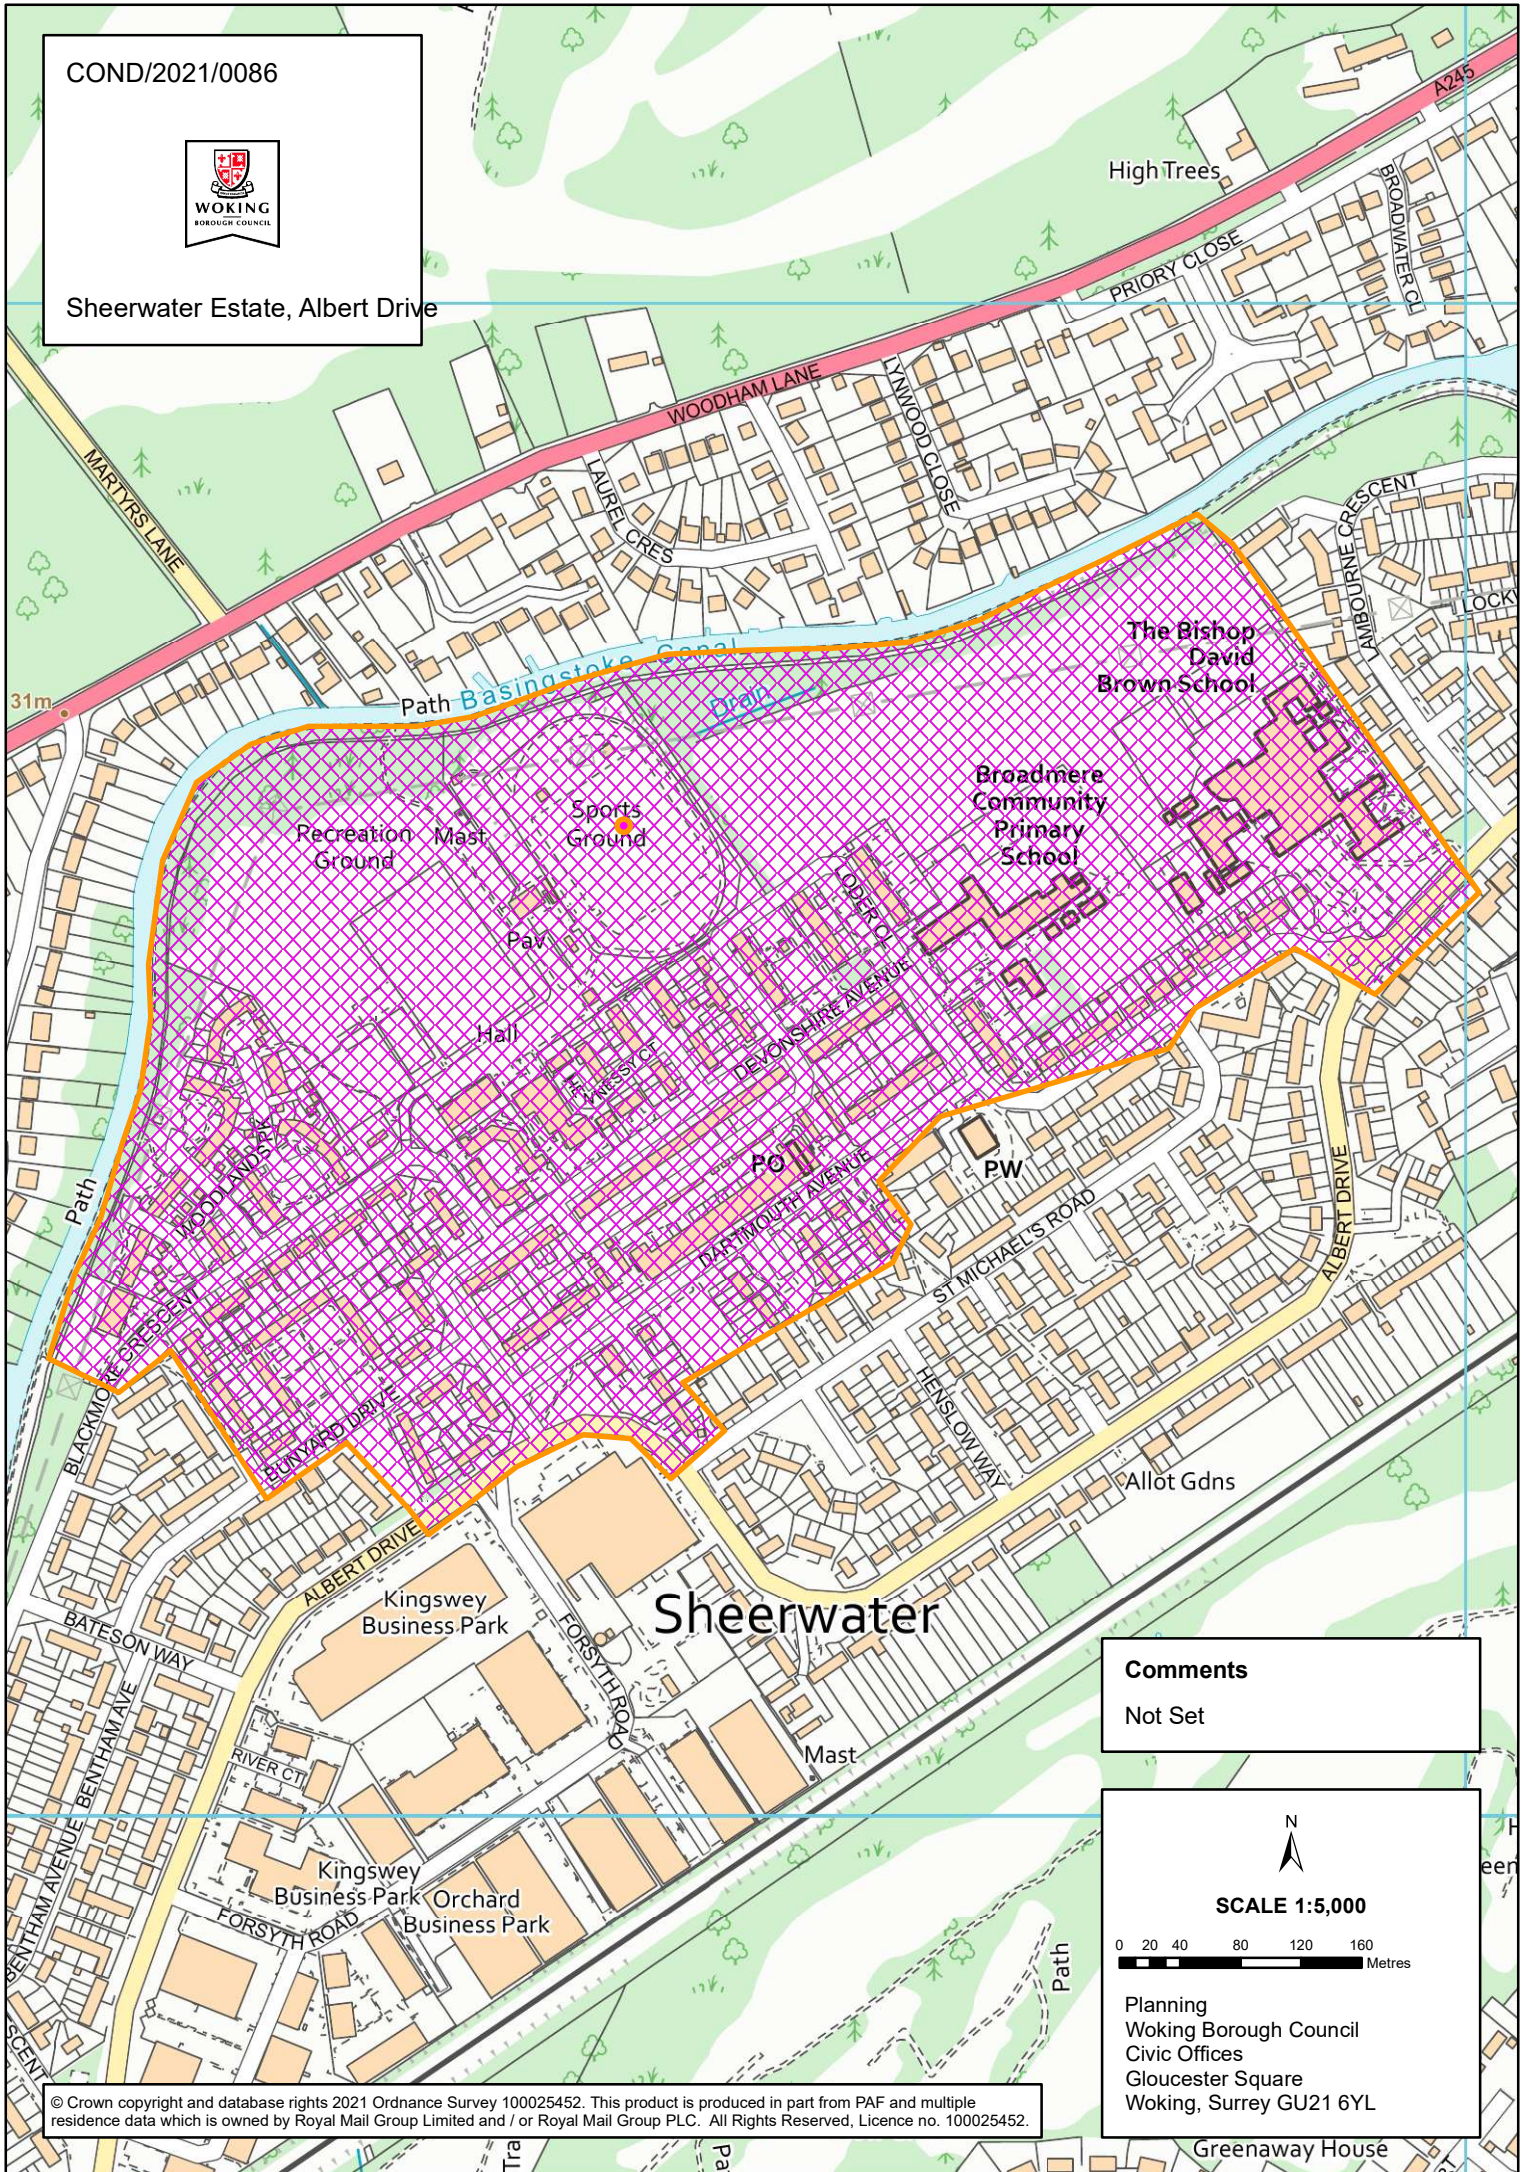

COND/2021/0086

Sheerwater Estate, Albert Drive

Comments
Not Set

N

SCALE 1:5,000

0 20 40 80 120 160 Metres

Planning
Woking Borough Council
Civic Offices
Gloucester Square
Woking, Surrey GU21 6YL

© Crown copyright and database rights 2021 Ordnance Survey 100025452. This product is produced in part from PAF and multiple residence data which is owned by Royal Mail Group Limited and / or Royal Mail Group PLC. All Rights Reserved, Licence no. 100025452.

Greenaway House