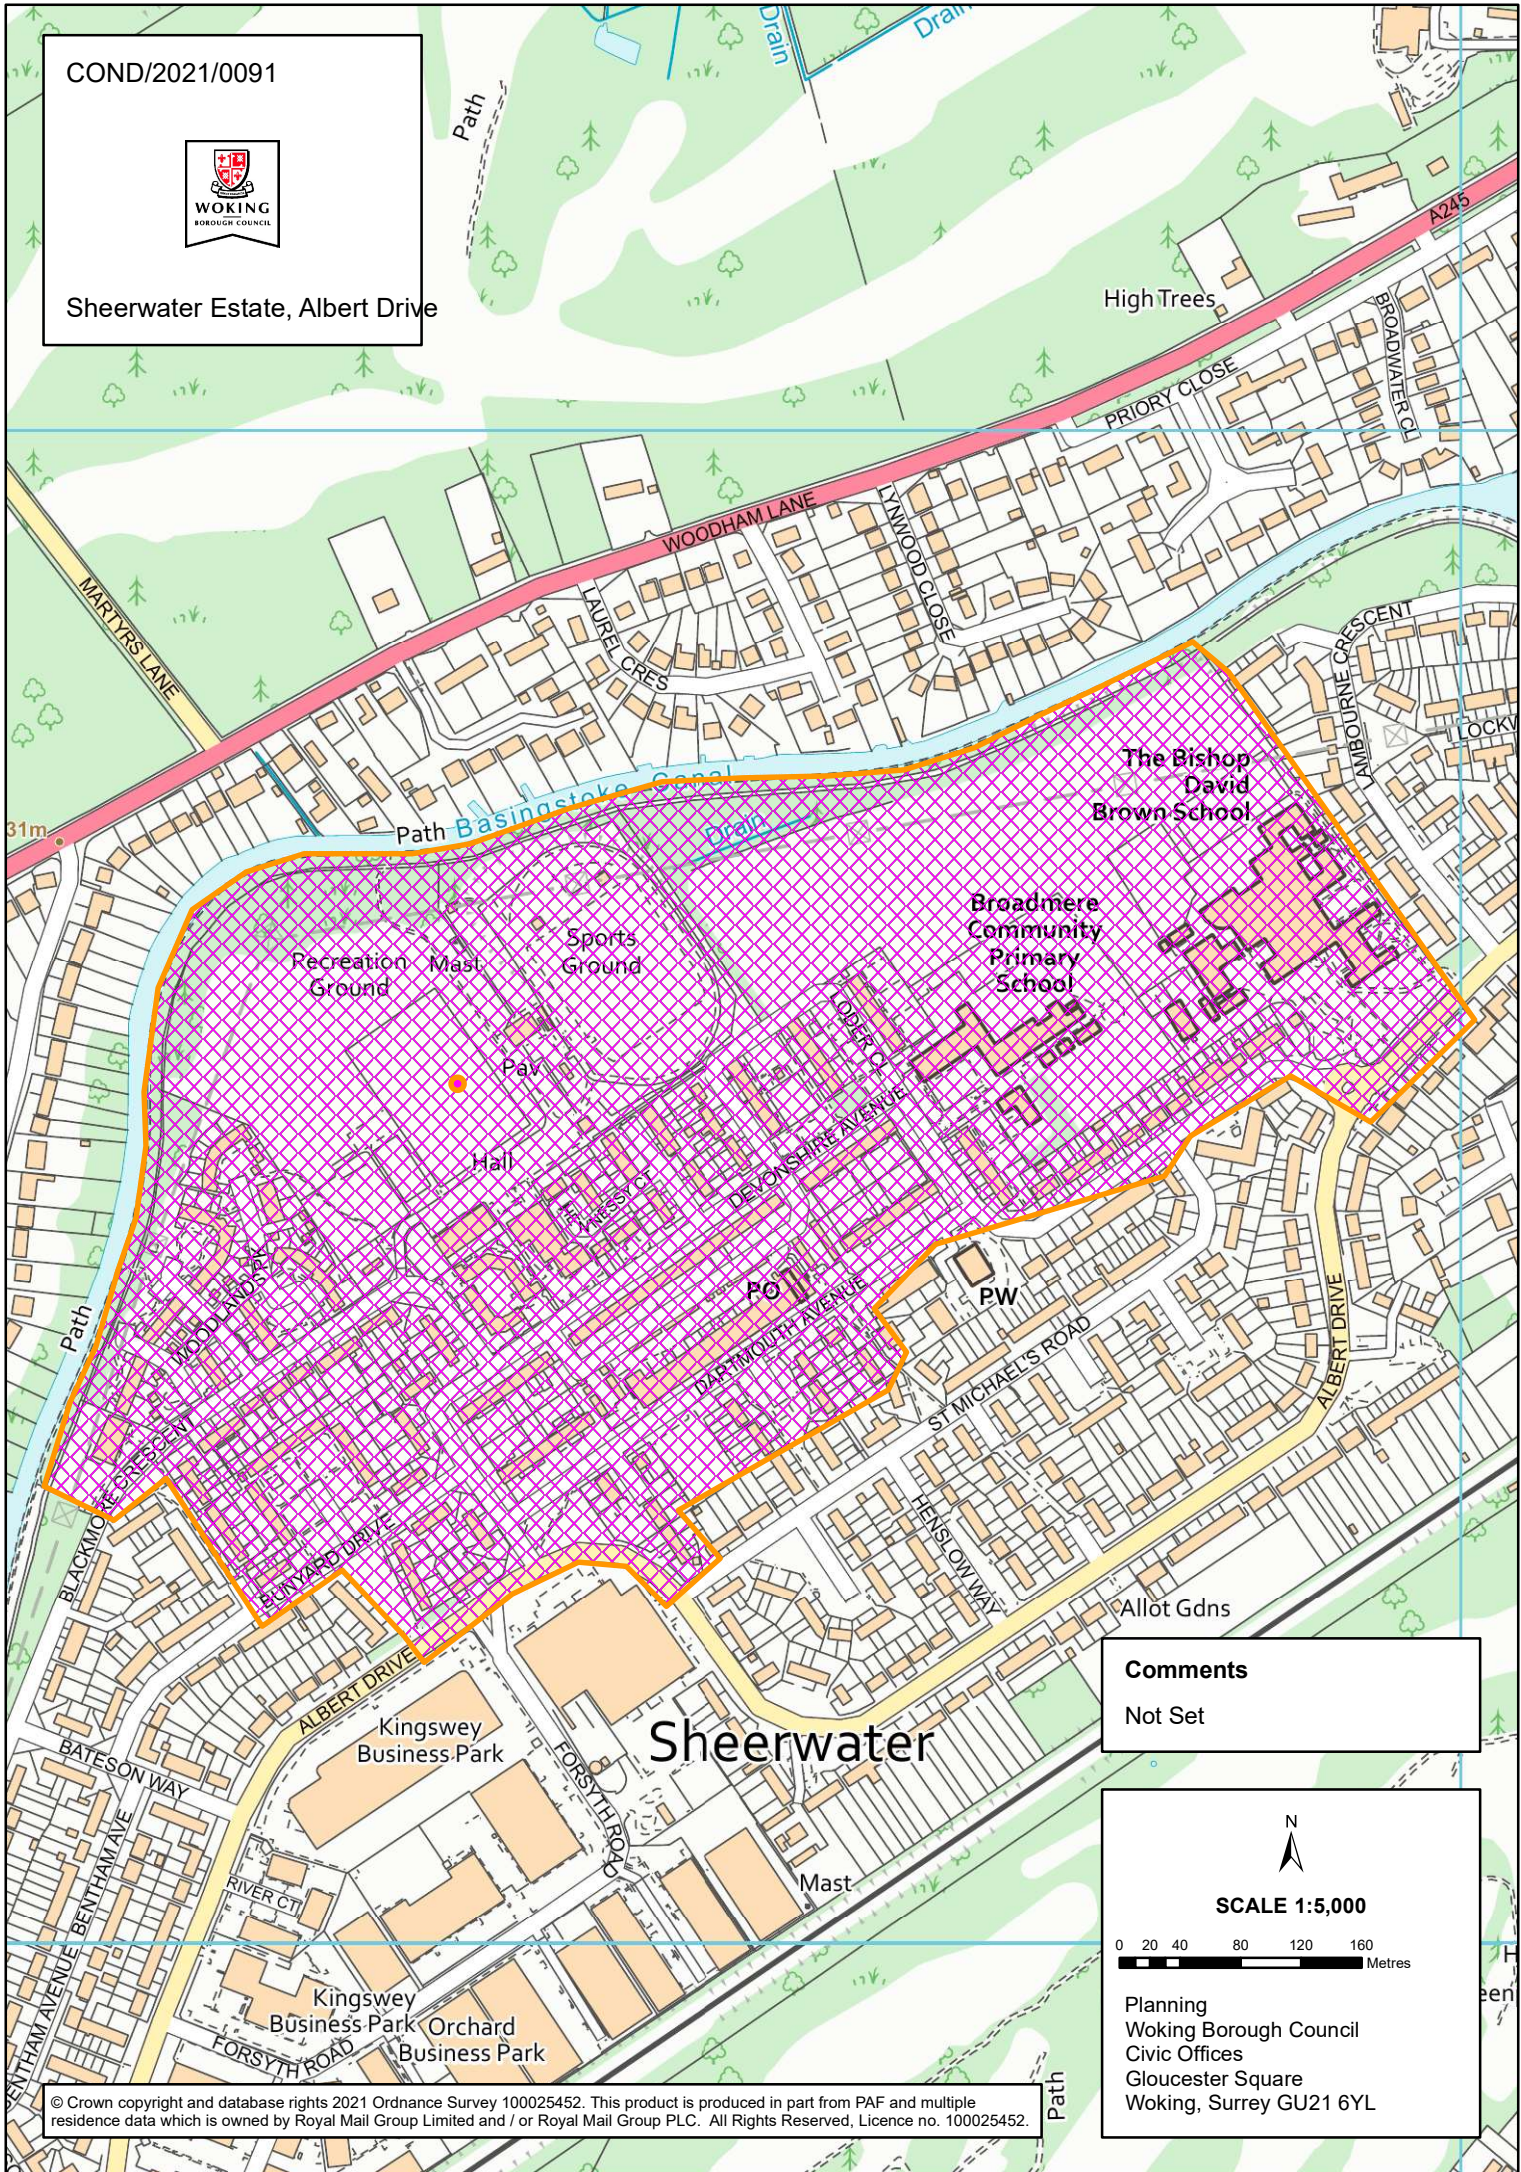

COND/2021/0091

Sheerwater Estate, Albert Drive

**Comments**  
Not Set

N  
**SCALE 1:5,000**  
0 20 40 80 120 160 Metres

Planning  
Woking Borough Council  
Civic Offices  
Gloucester Square  
Woking, Surrey GU21 6YL