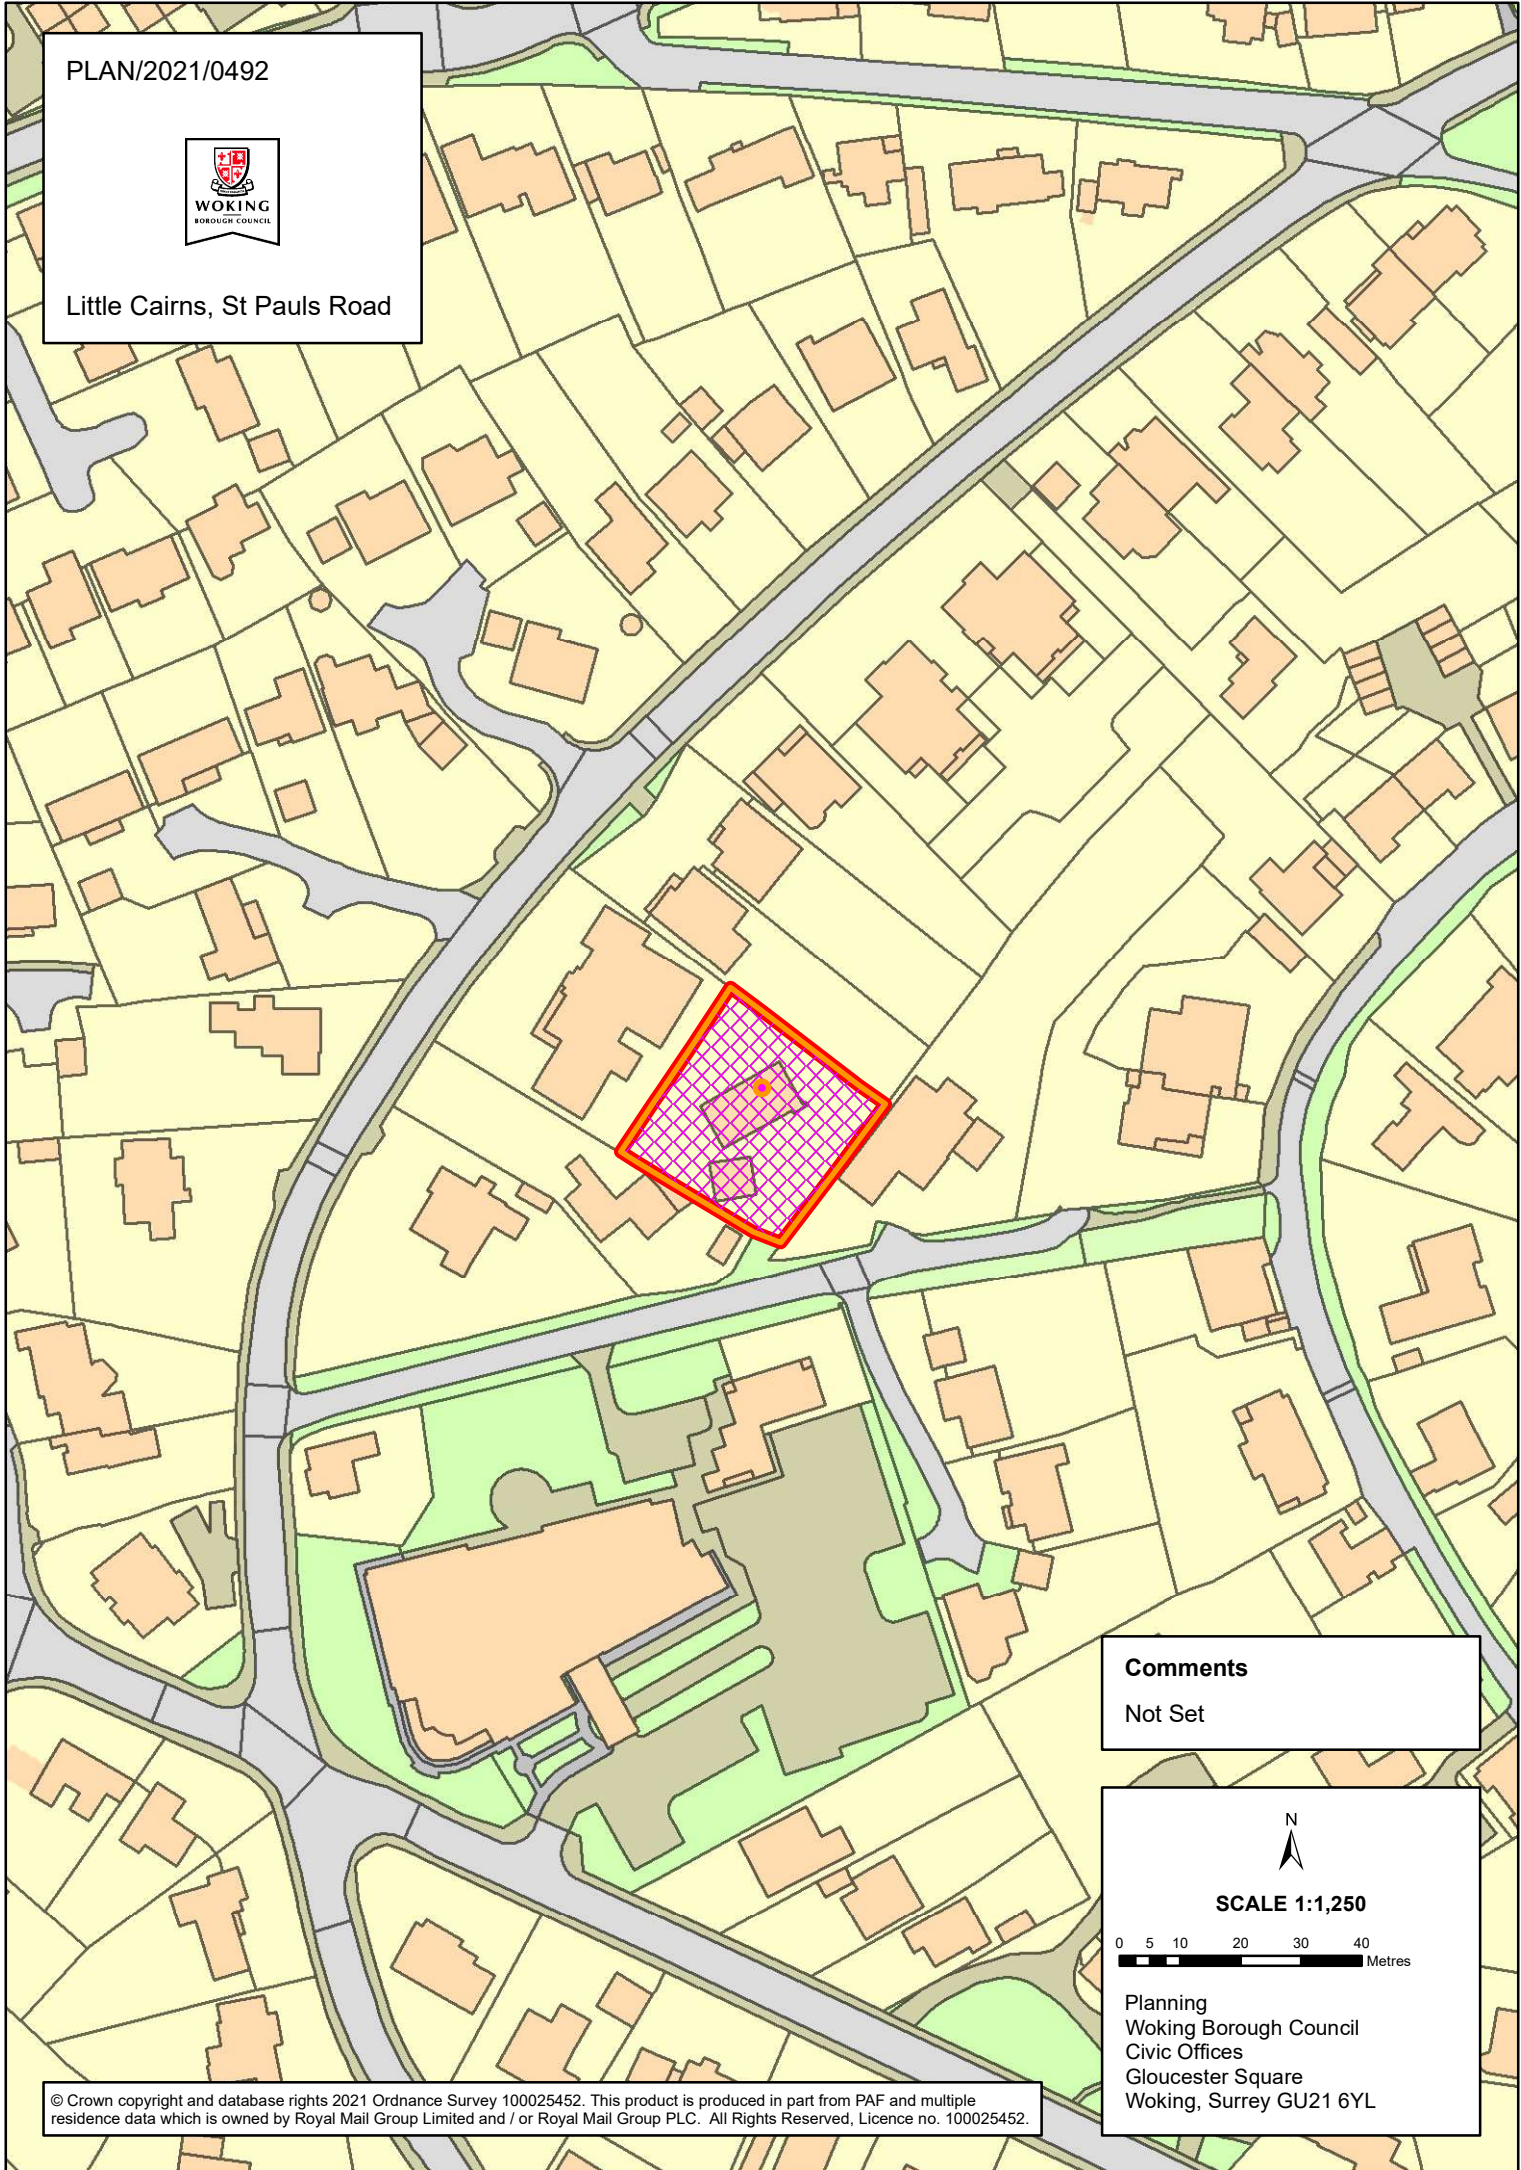

PLAN/2021/0492

Little Cairns, St Pauls Road

Comments
Not Set

N
SCALE 1:1,250
0 5 10 20 30 40 Metres

Planning
Woking Borough Council
Civic Offices
Gloucester Square
Woking, Surrey GU21 6YL