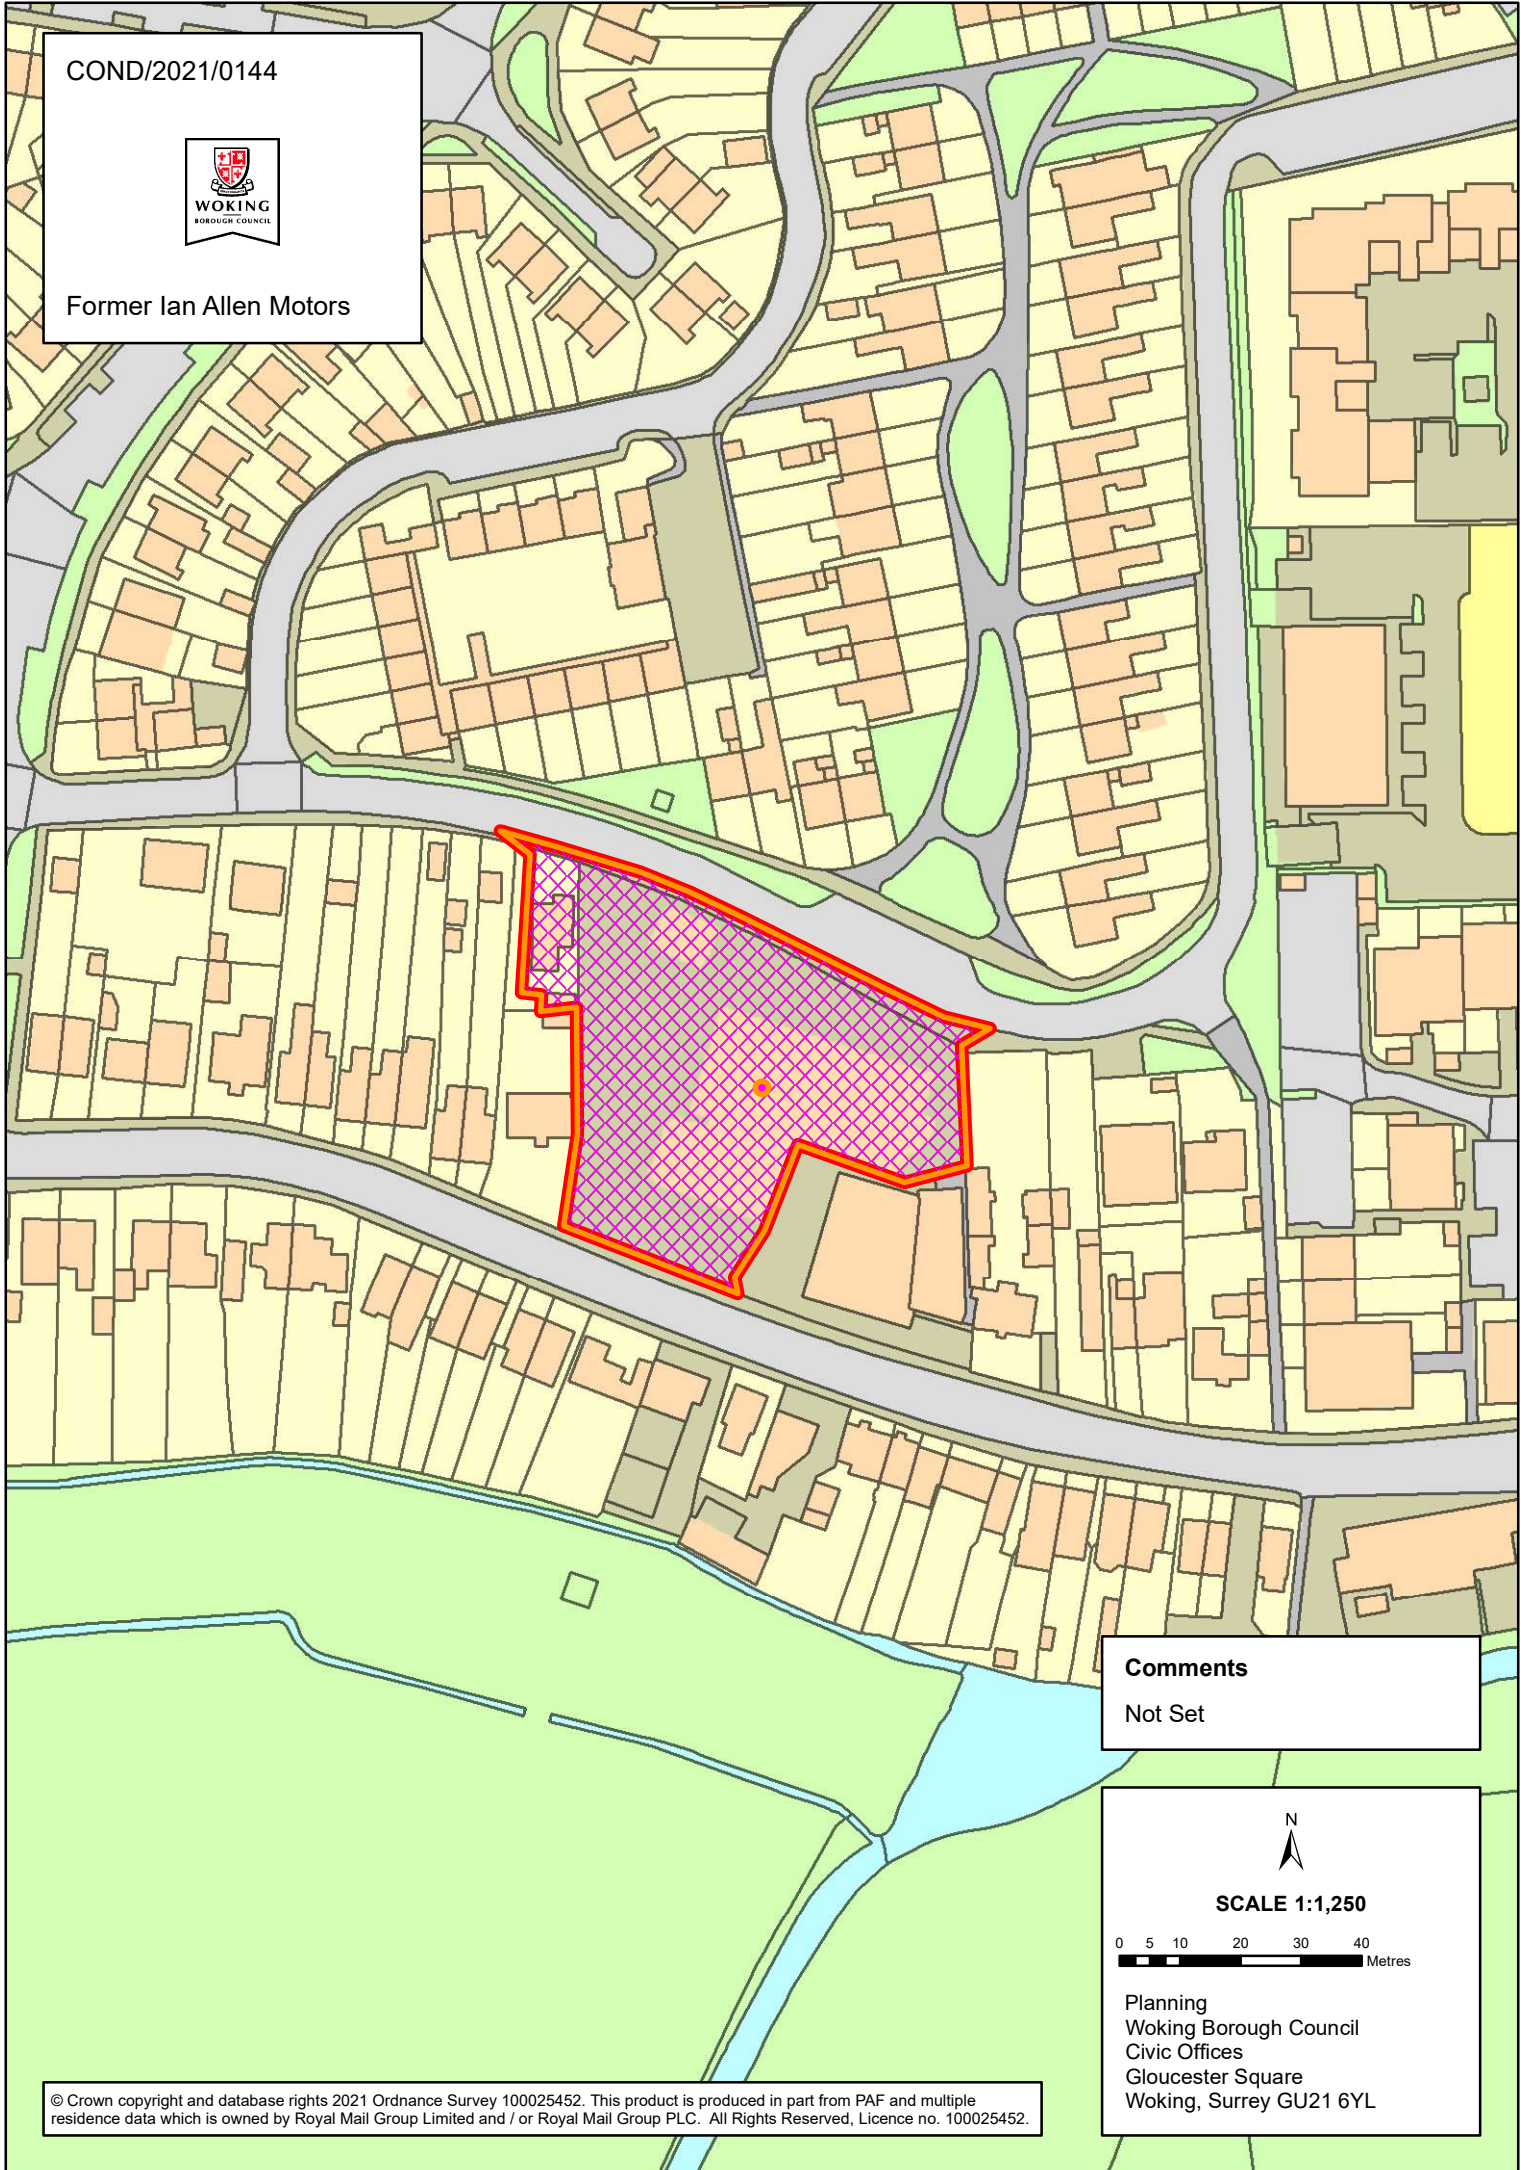

COND/2021/0144

Former Ian Allen Motors

**Comments**

Not Set

**SCALE 1:1,250**

Planning  
Woking Borough Council  
Civic Offices  
Gloucester Square  
Woking, Surrey GU21 6YL